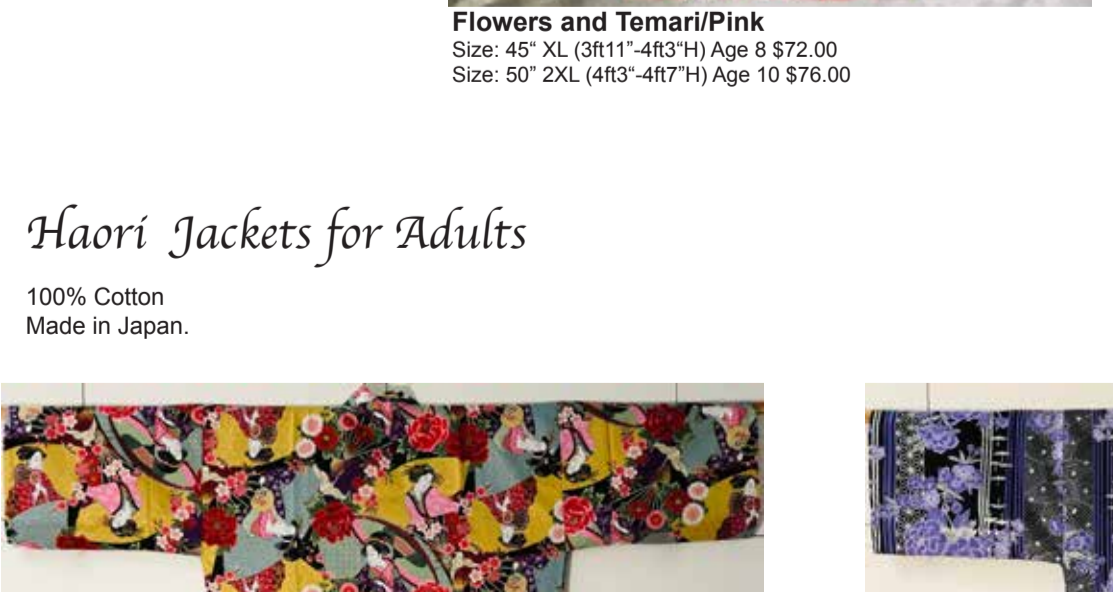

Flowers and Temari/Pink
Size: 45" XL (3ft11"-4ft3"H) Age 8 $72.00
4ft3"-4ft.7" (For Ages 8-9)   Size: 50" 2XL (4ft3"-4ft7"H) Age 10 $76.00