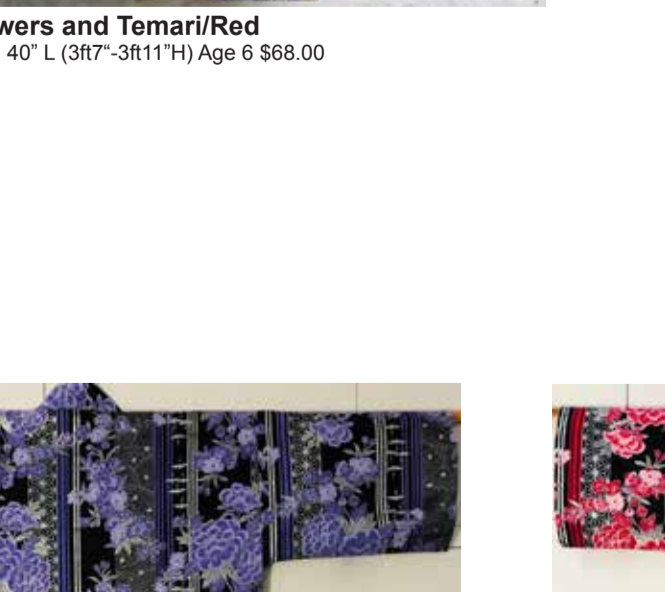

Flowers and Temari/Red
Size: 40" L (3ft7"-3ft11"H) Age 6 $68.00

Haori Jackets for Adults

100% Cotton
Made in Japan.

Phone Orders Welcome.
Reach us at (808)286.9964 or iidashonolulu@gmail.com
We do Shipping. Free Expert Packing.
Prices Subject to Change.