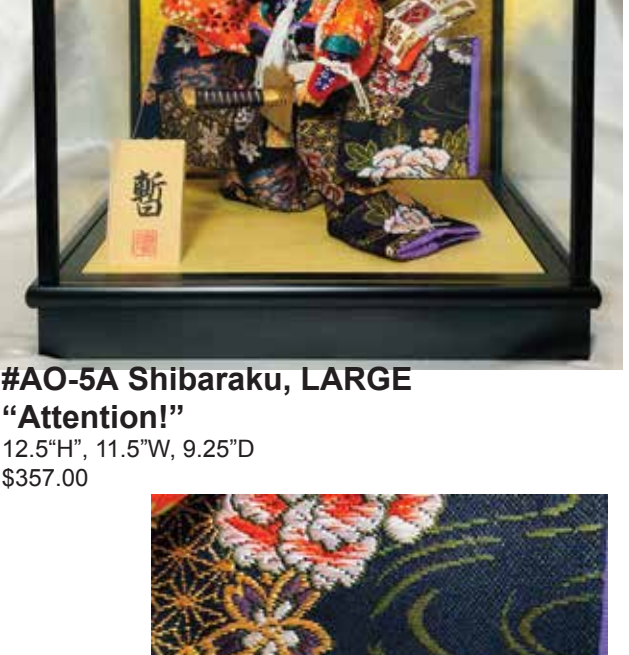

SHIBARAKU - LARGE

#AO-5A Shibaraku, LARGE
"Attention!"
12.5"H, 11.5"W, 9.25"D
$357.00