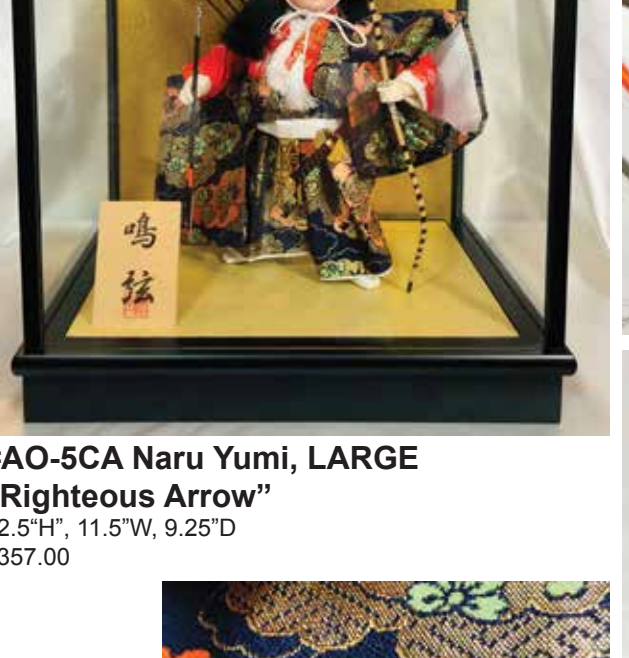

NARU YUMI - LARGE

#AO-5CA Naru Yumi, LARGE
"Righteous Arrow"
12.5"H, 11.5"W, 9.25"D
$357.00