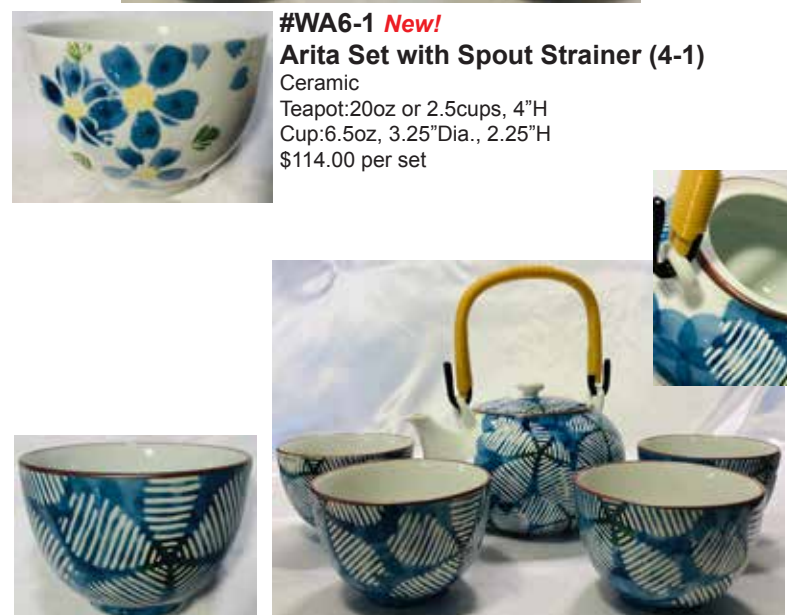

#WA6-2 New!
Arita Set with Spout Strainer (4-1)
Ceramic
Teapot:20oz or 2.5cups, 4"H
Cup:6.5oz, 3.25"Dia., 2.25"H
$114.00 per set