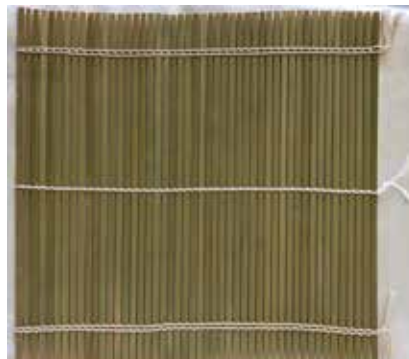

Dohkan Wooden Rice Paddle, Shamoji

Hinoki, Cypress Wood
 Made in Japan.
 10.25"L, 3.25"W
 \$5.49 each

11.75"L, 3.5"W
 \$7.29 each

13.5"L, 4"W
 \$11.00 each

17"L, 5"W
 \$15.99

Stand

**#OMS-201 Oshibako
Wooden Sushi Mold**
 Makes 7 pieces.
 Cypress Wood.
 Made in Japan.
 2.25"H, 9.25"L, 2.75"W
Out of Stock.

Pressing Board

Baran
 Plastic
 Made in Japan.
 69 cents per packet (50-1)

Sushi Rolling Mat
 Made in China.
 9.5"L, 9.5"W
 \$2.95 each

(Inside)

Sushi Rolling Mat
 Made in Japan.
 10.75"L, 10.75"W
 \$26.50 each