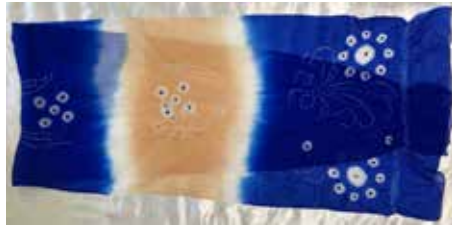

#0-19 Red and Yellow Butterfly
 100% Polyester
 Cannot be Washed or Dry Cleaned
 \$71.95

#0-12 Yellow and Red Butterfly
 100% Cotton
 Cannot be Washed or Dry Cleaned
 \$67.25

#4510 Fuschia and Royal Purple Reversible Obi
 100% Polyester
 6.75"W, 3 yards 29"L
 \$78.80

Red/Gold Design
 5.5"W
 \$72.90

#0-9 Men's Kaku Obi
 100% Polyester
 4.25"W
 \$104.00

(Front)

(Front)

(Front)

(Front)

(Folded in Half)

(Folded in Half)

(Folded in Half)

(Folded in Half)

(Back)

(Back)

(Back)

(Back)

#0-10 Heko Green, Brown
 17"W, 2 yards+25"L
 \$31.00

#0-10 Heko Blue, Brown
 19"W, 3 yardsL
 \$31.00

#0-10 Heko Pink, Orange
 13"W, 2 yards+22"L
 \$31.00

#0-10 Heko Blue, White
 21"W, 3 yardsL
 \$31.00