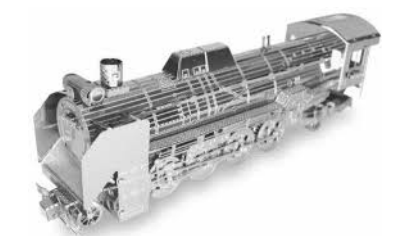

(Front)

(Back)

#TMN-045
Tenyo Metallic Nano Puzzle
London Tower Bridge
Metal, Steel
Includes LED Light Up Stage
\$55.50

(Front)

(Back)

#TMN-20
Tenyo Metallic Nano Puzzle
Steam Locomotive
Metal, Steel
Includes LED Light Up Stage
\$55.50

(Front)

(Back)

#TMN-11
Tenyo Metallic Nano Puzzle
Black Pearl Pirate Ship
Metal, Steel
Includes LED Light Up Stage
\$55.50