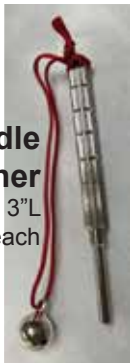

# Kenzan Ikebana Frogs and Tools

Made in Japan.

Base is made of lead. Needles are brass, which does not rust.  
Rust kills the flowers.

Phone Orders Welcome.  
Reach us at (808)286.9964 or [iidashonolulu@gmail.com](mailto:iidashonolulu@gmail.com)  
We do Shipping. Free Expert Packing.

Top View

Bottom View

**#75**  
Fan Shape  
0.75"H, 3" Radius  
\$38.25

**Needle  
Straightener**

3"L  
\$6.95 each

Top View

**#43**  
Nichigetsu Sun & Moon  
0.75"H, 3.5"L, 2"W  
\$29.95

**#43**  
Nichigetsu Sun & Moon  
0.75"H, 3.5"L, 2"W  
\$29.95

Top View

**#83**  
Shippo M3  
1"H, 4"L, 3"W  
\$31.95

Top View

**#84**  
Shippo 2 Circle M  
1"H, 3.5"L, 2"W  
\$19.85

Top View

**#13**  
Rect.  
0.75"H, 2.75"L, 2"W  
\$17.75

**#8**  
Rect. LL  
0.75"H, 4.25"L, 3"W  
\$49.00