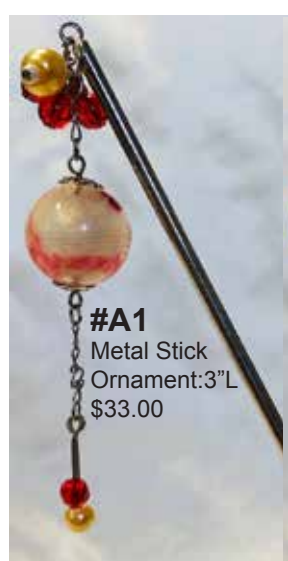

#B1
Metal Stick
Ornament:3\"/>

#A1
Metal Stick
Ornament:3\"/>