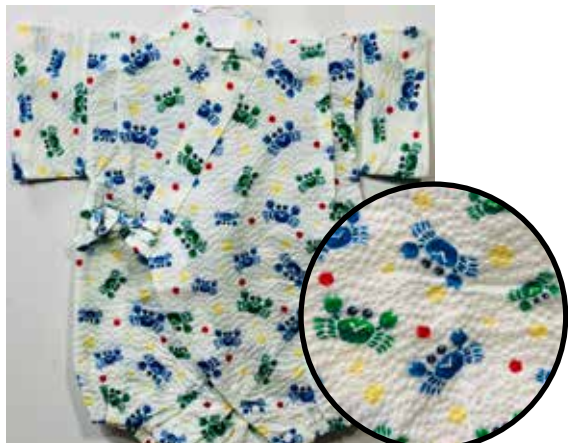

**Onesies (1-piece Jinbei)**  
**Buttons to Change Diapers Easily.**

**Green, Blue Crabs, Red and Yellow Dots on White**  
Size:70 Up to 1 year old  
\$32.95  
Size 80: Age 1, Up to 2 years old  
\$34.95

**Blue, Green Crabs, Red Stars on White**  
Size:70 Up to 1 year old  
\$32.95  
Size 80: Age 1, Up to 2 years old  
\$34.95

**Red, Brown, Blue Crabs on Blue**  
Size 80: Age 1, Up to 2 years old  
\$34.95