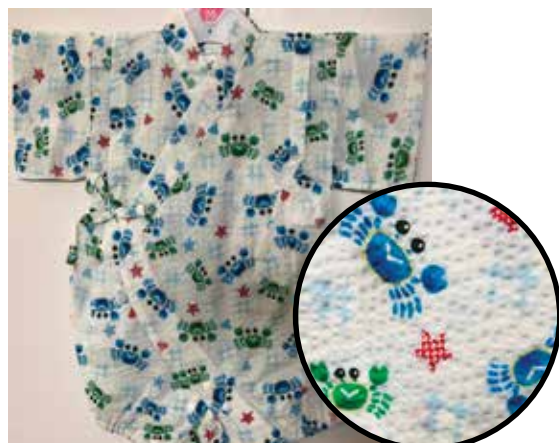

**Onesies (1-piece Jinbei)**  
**Buttons to Change Diapers Easily.**

**Green, Blue Crabs, Red and Yellow Dots on White**  
Size:70 Up to 1 year old  
\$32.95  
Size 80: Age 1, Up to 2 years old  
\$34.95

**Blue, Green Crabs, Red Stars on White**  
Size:70 Up to 1 year old  
\$32.95  
Size 80: Age 1, Up to 2 years old  
\$34.95

**Red, Brown, Blue Crabs on Blue**  
Size 80: Age 1, Up to 2 years old  
\$34.95