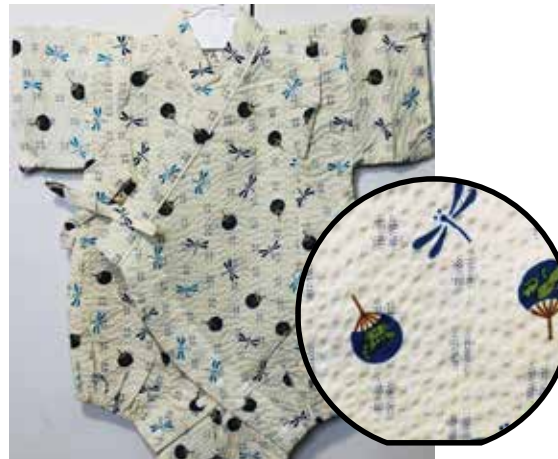

**Red, Green Crabs on Navy Blue**  
Size:70 Up to 1 year old  
\$32.95  
Size 80: Age 1, Up to 2 years old  
\$34.95

**Blue, Green Crabs on Navy Blue**  
Size:70 Up to 1 year old  
\$32.95  
Size 80: Age 1, Up to 2 years old  
\$34.95

**White Matsuri**  
Size:70 Up to 1 year old  
\$34.95

**Blue Matsuri**  
Size:70 Up to 1 year old  
\$34.95

**Uchiwa Fans, Dragonflies on White**  
Size 80: Age 1, Up to 2 years old  
\$34.95

**Fireworks**  
Size:70 Up to 1 year old  
\$32.95  
Size 80: Age 1, Up to 2 years old  
\$34.95