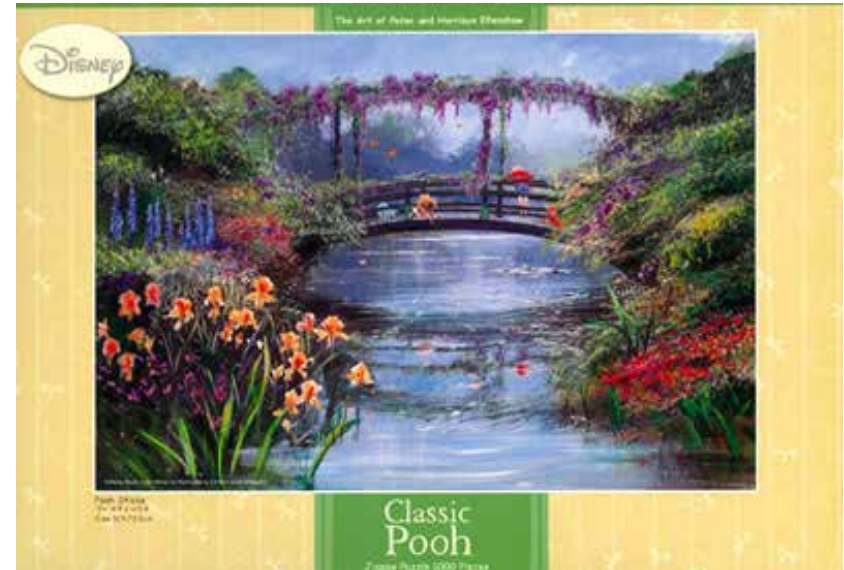

51cm x 73.5cm = 20" x 28"

1,000 pieces

\$75.00

#D1000-386

**Tenyo Japan "Pooh Sticks"**

51cm x 73.5cm = 20" x 28"

1,000 pieces

\$83.00