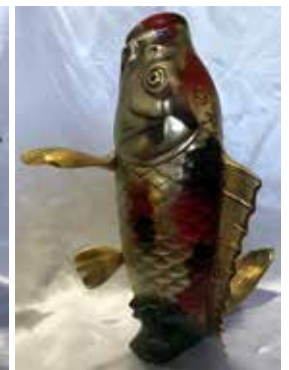

#105
Medium
8.25"H, 3" Dia.
\$39.00

#Y5716
Large, 8go
9.75"H, 4.5" Dia.
\$81.00

#22
Nishiki Koi Hanging Vase
Ceramic
13.75"L, 4.25"W
\$89.00

#340-5
Metal Koi Fish
11.5"H
\$595.00

Ikebana Vases and Shears

Made in Japan.