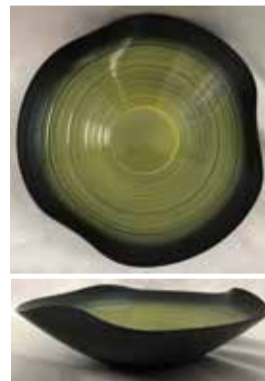

#9-99
0-Madoka Flat Vase
White Ohara
Round Glazed Ceramic Vase
3.25"H, 14" Dia.,
Mouth: 11.75" Dia.
Temporarily Out of Stock.

Sold Separately

#SG-1
Green Cylinder Ceramic Vase
11.75"H, 4.75" Dia.
\$79.00
In Stock:1

Surface

#C10-14 Zundo Vase 10go
Blue Cylinder Ceramic Vase
11.75"H, 4.5" Dia.
\$99.00

Tobe
White Porcelain Vase
8"H, 8.5" Dia.
\$189.00

#SHI-561
Round Shiosa Comport
Ceramic Vase
3"H, 10"-10.5" Dia.
Out of Stock.