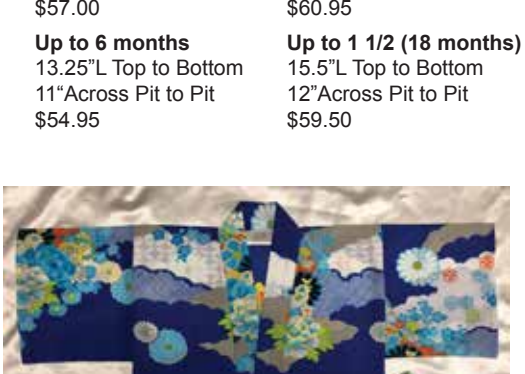

Blue Flowers (Close Up)
100% Polyester
Machine Wash
Up to Age 2 (24 months)
17.75"L Top to Bottom
13"Across Pit to Pit
$58.50
Up to 1 1/2 (18 months)
15.5"L Top to Bottom
12"Across Pit to Pit
$54.95