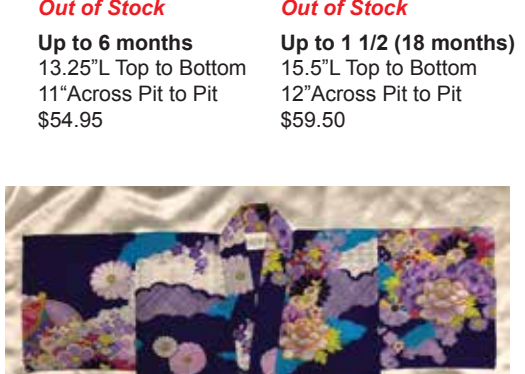

Purple Flowers (Close Up)
100% Polyester
Machine Wash
Up to Age 2 (24 months)
17.75"L Top to Bottom
13"Across Pit to Pit
$58.50
Up to 1 (12 months)
14.5"L Top to Bottom
11.75"Across Pit to Pit
$52.75
Out of Stock
Up to 1 1/2 (18 months)
15.5"L Top to Bottom
12"Across Pit to Pit
$54.95