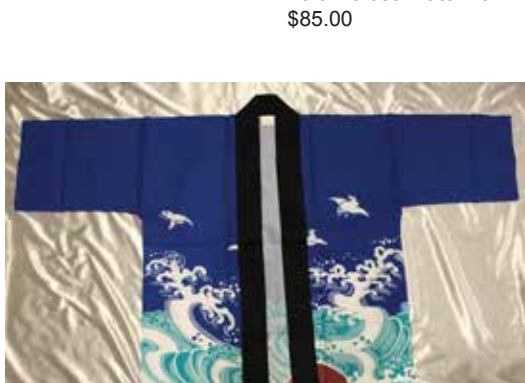

#HT-5-C #9076
Orange, White and Black (Close Up)
100% Cotton
Machine Gentle Cycle
32.5"L Top to Bottom
26.5"Across Pit to Pit
\$88.50

#HT-5-C #9077
Purple, White Fans, Orange (Close Up)
100% Cotton
Machine Gentle Cycle
32.5"L Top to Bottom
26.5"Across Pit to Pit
\$96.50

#HKO-530 Black Koi (Close Up)
100% Cotton **New!**
2 Hand Pockets in the front.
41"L Top to Bottom
23.5"Across Pit to Pit
\$123.45

#9087 Nami Chidori
Birds Flying Above Waves (Close Up)
100% Cotton
No Belt
32.5"L Top to Bottom
26.5"Across Pit to Pit
\$110.00