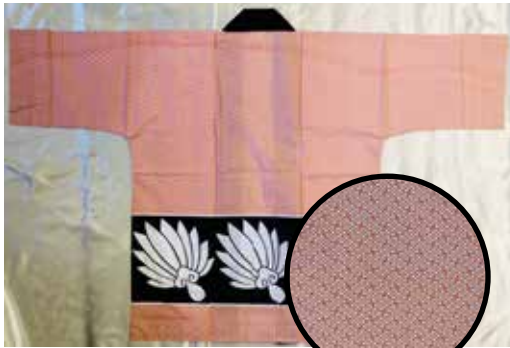

Happi Coats for Adults

Made in Japan.

Phone Orders Welcome.
Reach us at (808)286.9964 or iidashonolulu@gmail.com
We do Shipping. Free Expert Packing.
Prices Subject to Change.

#HT-5-C #9076
Orange, White and Black (Close Up)
100% Cotton
Machine Gentle Cycle
32.5"L Top to Bottom
26.5"Across Pit to Pit
\$88.50

#9087 Nami Chidori
Birds Flying Above Waves (Close Up)
100% Cotton
No Belt
32.5"L Top to Bottom
26.5"Across Pit to Pit
\$110.00

Purple,
Red and Orange Flowers (Close Up)
100% Cotton
33"L Top to Bottom
26"Across Pit to Pit
\$109.95
Limited Quantity:1

Nigiri Sushi on Dark Purple
100% Cotton
Names of different types of nigiri sushi in kanji
(For example, "maguro," "tako," "sake," "aji," etc.)
35.25"L Top to Bottom
26.25"Across Pit to Pit
\$80.95

"Daimoncho" in Hiroshima Prefecture
100% Cotton
36"L Top to Bottom
25.5"Across Pit to Pit
\$80.95