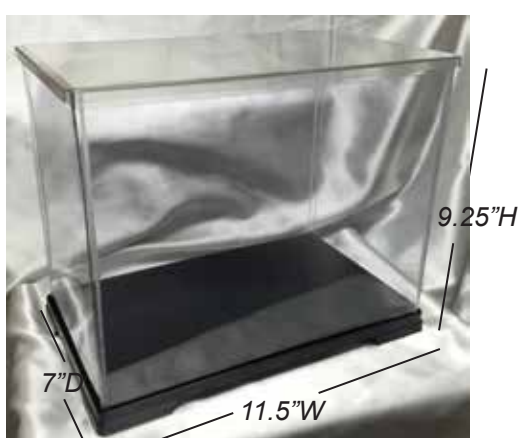

9.25"H, 11.5"W, 7"D
Made in Japan.
$39.85

	Height	Width	Depth	Price
15 x 16 cm (Made in Japan)	6.5" x	6" x	6"	$11.35
15 x 24 cm (Made in Japan)	9.25" x	5.75" x	5.75"	$24.95 *Fits 7" and 9"H PM Dolls
18 x 24 cm (Made in Japan)	9.5" x	7" x	7"	Temporarily Out of Stock
18 x 32 cm (Made in Japan)	12.5" x	6.5" x	6.5"	$33.00
21 x 24 cm (Made in Japan)	9.5" x	8.25" x	8.25"	$20.85
24 x 13 x 21 cm (Made in Japan)	8.25" x	9.25" x	5"	$22.95
24 x 40 cm (Made in Japan)	15.75" x	9" x	9"	$59.60
27 x 45 cm (Made in Japan)	17" x	10.5" x	10.5"	$89.75 *Fits Megumi PM Doll
30 x 18 x 24 cm (Made in Japan)	9.25" x	11.5" x	7"	$39.85
32 x 60 cm (Made in Japan)	23" x	12.5" x	12.5"	$124.00

Note: Plastic Doll Cases Made in Japan are transparent with black stand.

Requires Little to No Assemblage.

Can be cut with scissors or razor to desired height.