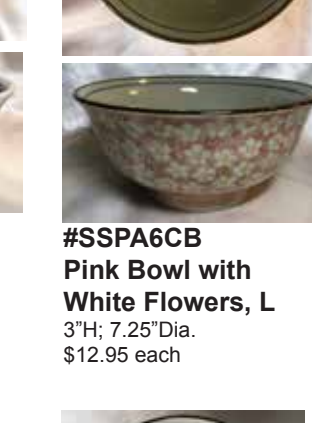

#SSP-4566 Pink Bowl with White Flowers, M
2.75"H; 5.25"Dia.
$8.95 each