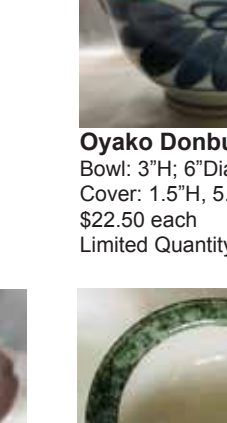

**"Fuku" Prosperity Plate**  
1.25"H; 7.5"Dia.  
\$9.95 each

**Chokin Plate**  
0.75"H; 6"Dia.  
\$6.99 each

**#MHA-50 Makihagi Plate**  
1"H; 6.5"Dia.  
(Matching Teacups Available)  
\$6.85 each

**#TSA-50 Sazanka Plate**  
1"H; 6.25"Dia.  
\$6.85 each

**Oyako Donburi Bowl with Cover**  
Bowl: 3"H; 6"Dia.  
Cover: 1.5"H, 5.25"Dia.  
\$22.50 each  
Limited Quantity:2

**Sakura Shape Dish**  
1.75"H; 5.75"Dia.  
\$22.75 each

**#501-16 Ramen Bowl with Dragon Design**  
3"H; 8"Dia.  
\$15.60 each

**#SSPA6CB Pink Bowl with White Flowers, L**  
3"H; 7.25"Dia.  
\$12.95 each

**#SSYA6CB Blue Bowl with White Flowers, L**  
3"H; 7.25"Dia.  
\$12.95 each

**#377-36-556 Oyako Donburi Bowl with Cover**  
Bowl: 3"H; 6"Dia.  
Cover: 1.5"H, 5.5"Dia.  
\$21.50 each