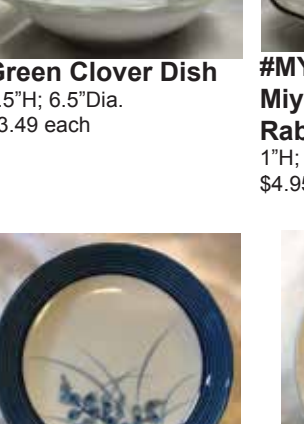

**#MYASD50 Miyama Usagi White Rabbit Plate**  
1"H; 6 x 6.5"Dia.  
\$4.95 each

**#MYSSD5L Miyama Usagi White Rabbit Bowl**  
1.75"H; 6.75 x 6.25"Dia.  
\$6.95 each

**Oyako Donburi Bowl with Cover**  
Bowl: 3"H; 6"Dia.  
Cover: 1.5"H, 5.25"Dia.  
\$22.50 each  
Limited Quantity:2

**"Fuku" Prosperity Plate**  
1.25"H; 7.5"Dia.  
\$9.95 each

**Chokin Plate**  
0.75"H; 6"Dia.  
\$6.99 each

**#MHA-50 Makihagi Plate**  
1"H; 6.5"Dia.  
(Matching Teacups Available)  
\$6.85 each

**#TSA-50 Sazanka Plate**  
1"H; 6.25"Dia.  
\$6.85 each