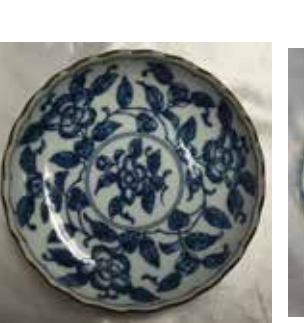

**#HFOSD Pink Sakura Dish, Large**  
1"H; 6" x 6.5"Dia.  
*Temporarily Out of Stock*

**#HFOSD 40 Pink Sakura Dish, Small**  
0.75"H; 5" x 5.25"Dia.  
\$4.95 each

**Orange Sakura Bowl**  
2"H; 4.25"Dia.  
\$8.60 each

**Green Dish**  
1.25"H; 7.25"Dia.  
\$9.95 each

**Bowl**  
1.5"H; 6.5"Dia.  
\$3.39 each

**Dish**  
1"H; 6.5"Dia.  
\$2.95 each

**Dish**  
1.25"H; 6.5"Dia.  
\$5.95 each

**#100-28-3 Yorokobi Plate with Kikyo Japanese Bellflower Design**  
1"H; 6.5"Dia.  
\$3.39 each