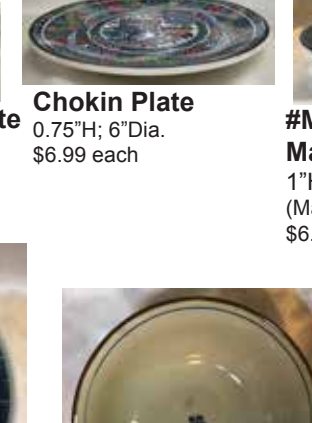

**#MYASD50 Miyama Usagi White Rabbit Plate**  
1"H; 6 x 6.5"Dia.  
\$4.95 each

**#MYSSD5L Miyama Usagi White Rabbit Bowl**  
1.75"H; 6.75 x 6.25"Dia.  
\$6.95 each

**Oyako Donburi Bowl with Cover**  
Bowl: 3"H; 6"Dia.  
Cover: 1.5"H, 5.25"Dia.  
\$22.50 each  
Limited Quantity:2

**"Fuku" Prosperity Plate**  
1.25"H; 7.5"Dia.  
\$9.95 each

**Chokin Plate**  
0.75"H; 6"Dia.  
\$6.99 each

**#MHA-50 Makihagi Plate**  
1"H; 6.5"Dia.  
(Matching Teacups Available)  
\$6.85 each

**#TSA-50 Sazanka Plate**  
1"H; 6.25"Dia.  
\$6.85 each

**Oyako Donburi Bowl with Cover**  
Bowl: 3"H; 6"Dia.  
Cover: 1.5"H, 5.25"Dia.  
\$22.50 each  
Limited Quantity:2

**Sakura Shape Dish**  
1.75"H; 5.75"Dia.  
\$22.75 each

**#501-16 Ramen Bowl with Dragon Design**  
3"H; 8"Dia.  
\$15.60 each

**#SSPA6CB Pink Bowl with White Flowers, L**  
3"H; 7.25"Dia.  
\$12.95 each

**#SSYA6CB Blue Bowl with White Flowers, L**  
3"H; 7.25"Dia.  
\$12.95 each

**#377-36-556 Oyako Donburi Bowl with Cover**  
Bowl: 3"H; 6"Dia.  
Cover: 1.5"H, 5.5"Dia.  
\$21.50 each