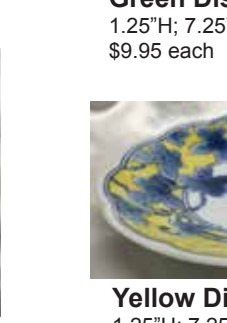

**#HFOSD Pink Sakura Dish, Large**  
1"H; 6" x 6.5"Dia.  
*Temporarily Out of Stock*

**#HFOSD 40 Pink Sakura Dish, Small**  
0.75"H; 5" x 5.25"Dia.  
\$4.95 each

**Orange Sakura Bowl**  
2"H; 4.25"Dia.  
\$8.60 each

**Green Dish**  
1.25"H; 7.25"Dia.  
\$9.95 each

**Bowl**  
1.5"H; 6.5"Dia.  
\$3.39 each

**Dish**  
1"H; 6.5"Dia.  
\$2.95 each

**Dish**  
1.25"H; 6.5"Dia.  
\$5.95 each

**#100-28-3 Yorokobi Plate with Kikyo Japanese Bellflower Design**  
1"H; 6.5"Dia.  
\$3.39 each

**Yellow Dish**  
1.25"H; 7.25"Dia.  
\$9.95 each

**Tomato Design Dish**  
1"H; 4.75"Dia.  
\$2.95 each

**Fruit Bowl**  
1.5"H; 6.5"Dia.  
\$2.79 each

**Dish**  
1.5"H; 6.5"Dia.  
\$3.39 each

**Green Clover Dish**  
1.5"H; 6.5"Dia.  
\$3.49 each

**#MYASD50 Miyama Usagi White Rabbit Plate**  
1"H; 6 x 6.5"Dia.  
\$4.95 each

**#MYSSD5L Miyama Usagi White Rabbit Bowl**  
1.75"H; 6.75 x 6.25"Dia.  
\$6.95 each

**Oyako Donburi Bowl with Cover**  
Bowl: 3"H; 6"Dia.  
Cover: 1.5"H, 5.25"Dia.  
\$22.50 each  
Limited Quantity:2