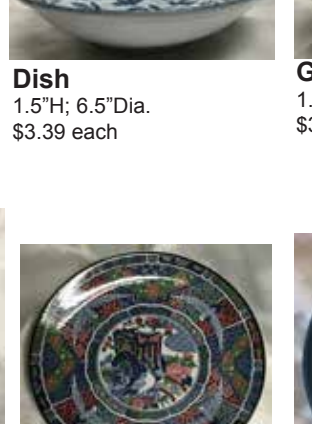

**#MYASD50 Miyama Usagi White Rabbit Plate**  
1"H; 6 x 6.5"Dia.  
\$4.95 each

**#MYSSD5L Miyama Usagi White Rabbit Bowl**  
1.75"H; 6.75 x 6.25"Dia.  
\$6.95 each

**Oyako Donburi Bowl with Cover**  
Bowl: 3"H; 6"Dia.  
Cover: 1.5"H, 5.25"Dia.  
\$22.50 each  
Limited Quantity:2

**"Fuku" Prosperity Plate**  
1.25"H; 7.5"Dia.  
\$9.95 each

**Chokin Plate**  
0.75"H; 6"Dia.  
\$6.99 each

**#MHA-50 Makihagi Plate**  
1"H; 6.5"Dia.  
(Matching Teacups Available)  
\$6.85 each

**#TSA-50 Sazanka Plate**  
1"H; 6.25"Dia.  
\$6.85 each