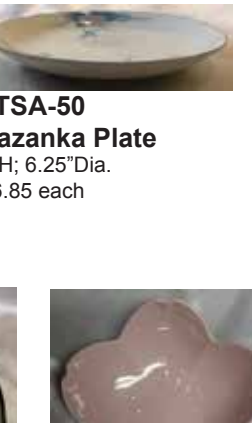

**"Fuku" Prosperity Plate**  
1.25"H; 7.5"Dia.  
\$9.95 each

**Chokin Plate**  
0.75"H; 6"Dia.  
\$6.99 each

**#MHA-50 Makihagi Plate**  
1"H; 6.5"Dia.  
(Matching Teacups Available)  
\$6.85 each

**#TSA-50 Sazanka Plate**  
1"H; 6.25"Dia.  
\$6.85 each

**Oyako Donburi Bowl with Cover**  
Bowl: 3"H; 6"Dia.  
Cover: 1.5"H, 5.25"Dia.  
\$22.50 each  
Limited Quantity:2

**Sakura Shape Dish**  
1.75"H; 5.75"Dia.  
\$22.75 each

**#501-16 Ramen Bowl with Dragon Design**  
3"H; 8"Dia.  
\$15.60 each

**#SSPA6CB Pink Bowl with White Flowers, L**  
3"H; 7.25"Dia.  
\$12.95 each

**#SSYA6CB Blue Bowl with White Flowers, L**  
3"H; 7.25"Dia.  
\$12.95 each

**#377-36-556 Oyako Donburi Bowl with Cover**  
Bowl: 3"H; 6"Dia.  
Cover: 1.5"H, 5.5"Dia.  
\$21.50 each