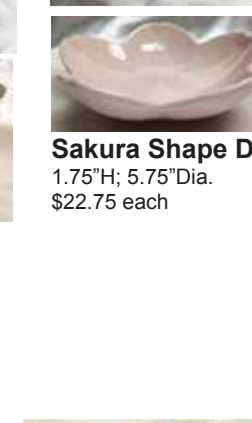

**#SSPA6CB Pink Bowl with White Flowers, L**  
3"H; 7.25"Dia.  
\$12.95 each

**#SSYA6CB Blue Bowl with White Flowers, L**  
3"H; 7.25"Dia.  
\$12.95 each

**#377-36-556 Oyako Donburi Bowl with Cover**  
Bowl: 3"H; 6"Dia.  
Cover: 1.5"H, 5.5"Dia.  
\$21.50 each

**#MEF-35DF Fugu (Puffer Fish) Oval Smaller Dish**  
1"H; 4.5"L, 3.75"W  
\$4.85 each

**#35-524 Tako Karakusa Plate**  
Ceramic, Microwavable  
9"Dia., 1.5"H  
\$11.95 each

**#MEFYU5L Fugu (Puffer Fish) Nimono Bowl**  
1.75"H; 6"Dia.  
\$7.50 each

**#SSP-4566 Pink Bowl with White Flowers, M**  
2.75"H; 5.25"Dia.  
\$8.95 each

**#SSY-4566 Blue Bowl with White Flowers, M**  
2.75"H; 5.25"Dia.  
\$8.95 each

**#TSN-30 Karakusa Platter**  
Karakusa Scalloped Edges  
1.5"H; 9"Dia.  
\$11.95 each