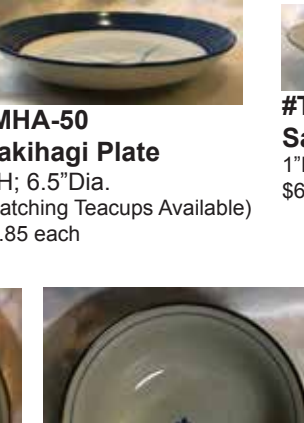

**"Fuku" Prosperity Plate**  
1.25"H; 7.5"Dia.  
\$9.95 each

**Chokin Plate**  
0.75"H; 6"Dia.  
\$6.99 each

**#MHA-50 Makihagi Plate**  
1"H; 6.5"Dia.  
(Matching Teacups Available)  
\$6.85 each

**#TSA-50 Sazanka Plate**  
1"H; 6.25"Dia.  
\$6.85 each

**Oyako Donburi Bowl with Cover**  
Bowl: 3"H; 6"Dia.  
Cover: 1.5"H, 5.25"Dia.  
\$22.50 each  
Limited Quantity:2

**Sakura Shape Dish**  
1.75"H; 5.75"Dia.  
\$22.75 each

**#501-16 Ramen Bowl with Dragon Design**  
3"H; 8"Dia.  
\$15.60 each

**#SSPA6CB Pink Bowl with White Flowers, L**  
3"H; 7.25"Dia.  
\$12.95 each

**#SSYA6CB Blue Bowl with White Flowers, L**  
3"H; 7.25"Dia.  
\$12.95 each

**#377-36-556 Oyako Donburi Bowl with Cover**  
Bowl: 3"H; 6"Dia.  
Cover: 1.5"H, 5.5"Dia.  
\$21.50 each