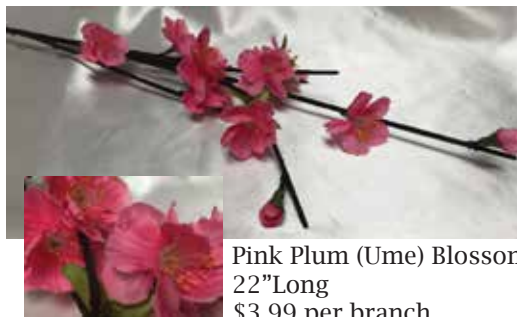

2016

Silk Ikebana Arrangements

by Lori K. Nogami Young
Phone: 734-7021
luckiefrog@gmail.com

Gold Kame (Turtle) Mizuhiki
5.5"Long, 2.75" Wide
\$9.95 each

Green Kame (Turtle) Mizuhiki
3.5"Long, 2.25" Wide
\$7.95 each

Large
Plastic Sho-Chiku-Bai Twig
#WK-72
13"Long, 5"Wide
\$3.95 each

Pink Plum (Ume) Blossom
22"Long
\$3.99 per branch.

White Plum (Ume) Blossom
22"Long
\$3.99 per branch.

Nylon Koi with String
*Made in China.
Red, Black, Blue and Green
12"Long
\$2.49 each