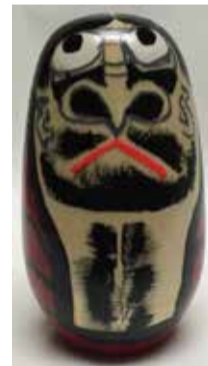

Wooden Kokeshi
4.5"H, 2.5"W
In box
$23.95