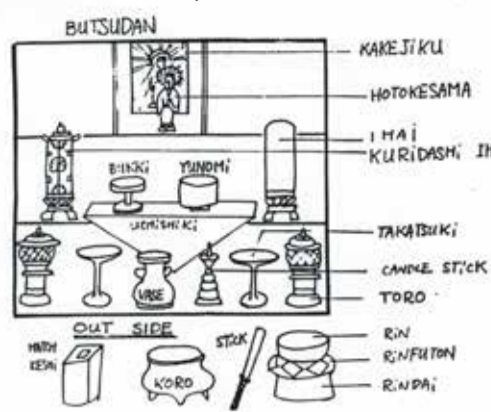

(Side View)

#J-45E Kakocho Stand
5"H, 5.5"W
\$98.00

#387 5-piece Butsuzen Set
Lacquer
Stand:7"x7", 3"H
\$114.00 per set

#6701
Lotus Blossom Elec. Light
15.5"H
\$97.00 each

Mokugyo Set 5.5go
Mokugyo:5.5"H
Cushion:11"Dia., 3.5"Thick
Stick:About 13.5"L
Temporarily Out of Stock.

Rinbo Stick
About 13"L
\$24.95 each

Bukkuyo
The Buddha's Sutras
In Kanji and Hiragana
100% Cotton
35"L, 14"W
\$8.95 each

#K50-6 Hannya Shingyo
Plastic, Includes Stand
9.25"Dia.
\$9.99 each

(Close-up)

Placement of Butsudan Accessories