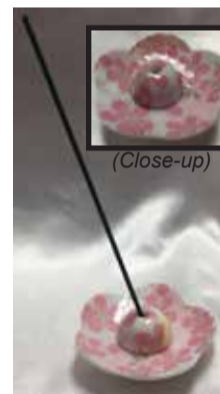

(Back) **Kakocho**
Koro
5.75"H, 2.5"W
\$15.80 each

Senko Tate,
Incense Holder
Black, 3.5go
Plastic
4"H, 2" Dia.
\$10.75 each

#520-155
Incense Holder,
Sakura
0.75"H, 2.25"Dia.
\$24.95 each

#J-K5 Kakocho Stand
5.5"H, 6"W
\$115.00