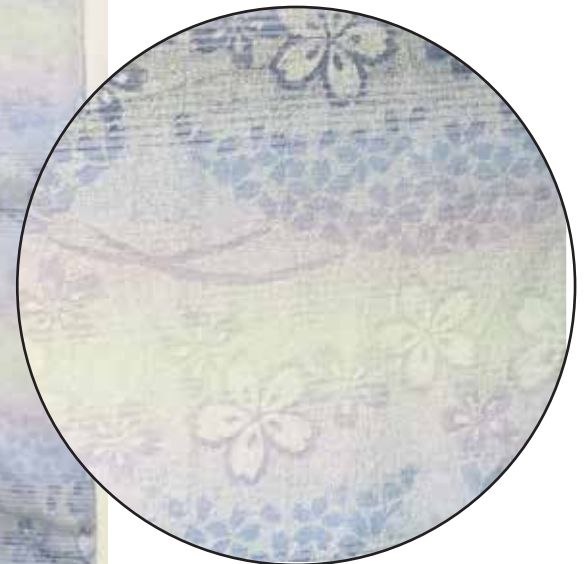

imabari towel
Japan

Pink Sakura

High Quality Imabari brand
Label: 140cm x 190cm
Actual Measurement: 55" x 74"
100% Cotton
Soft and Absorbent
Machine Washable
Made in Imabari, Japan
\$115.00

(Closeup)

Blue Sakura

High Quality Imabari brand
Label: 140cm x 190cm
Actual Measurement: 55" x 74"
100% Cotton
Soft and Absorbent
Machine Washable
Made in Imabari, Japan
\$115.00

(Closeup)

To ensure your Imabari towel lasts and retains its high quality, machine wash on gentle setting using cold water and mild detergent. Avoid bleach and fabric softeners. After washing, hang dry or tumble dry on a low heat setting.