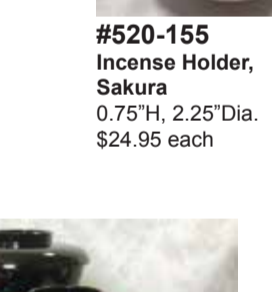

#520-155 Incense Holder, Sakura
0.75"H, 2.25"Dia.
$24.95 each

#227 Buddha Vase, 3.5go
Ceramic
4.25"H, 2.75" Dia.
$4.99 each