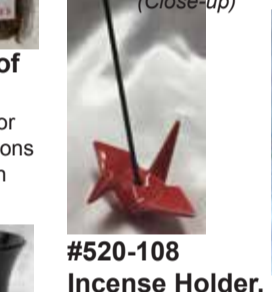

Packet of Oshoko
25 grams or 3 tablespoons
$6.50 each

#520-108 Incense Holder, Red Crane
1.25"H
$12.95 each