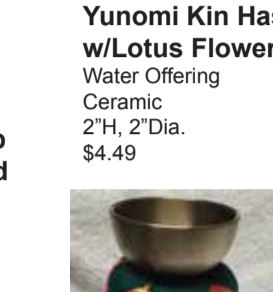

**#KO293 Takatsuki Red**  
Food Offering  
3.5"H, 3.5" Dia. Medium  
\$16.50

**Makko, S (For Baidanko)**  
Lacquer, Black  
1"H, 2.75"Dia.  
\$8.95

**Makko, M (For Baidanko)**  
Lacquer, Black  
1.25"H, 3"Dia.  
\$9.95

**Makko, L (For Baidanko)**  
Lacquer, Black  
1.25"H, 3.25"Dia.  
\$10.95

**#KR-33 Yunomi White**  
Water Offering Ceramic  
2"H, 2"Dia.  
\$3.85

**#S145 Yunomi Gold**  
Water Offering Ceramic  
2"H, 2"Dia.  
\$9.95