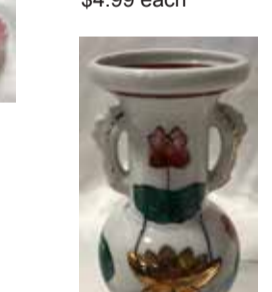

**#56 Pair of Lotus Flowers**  
Metal  
With Stem: 7.5"  
W/o Stem: 5"  
\$147.35 pair

**#J-1, 1go Rin Cushion, S**  
3"Dia.  
\$9.85 each

**#J-2, 2go Rin Cushion, L**  
3.5"Dia.  
\$12.20

**#T600B Incense Holder**  
Ceramic  
4.5"H, 3"Dia.  
\$5.95 each

**#Y-1 Wakaba "Young Leaves" Incense**  
Made in Japan  
6"L  
\$61.25

**#1224 Hooyei-ko Incense**  
Made in Japan  
9"L (Dark Green)  
10 Bundles  
\$24.95

**Senko Tate, Incense Holder**  
Black, 3.5go Plastic  
4"H, 2" Dia.  
\$10.75 each

**#227 Buddha Vase, 3.5go**  
Ceramic  
4.25"H, 2.75" Dia.  
\$4.99 each

**#S-322 Buddha Vase**  
Nishiki Hoso, 6 sun  
Ceramic  
5.75"H, 2.75" Dia.  
\$13.95

**#A-20 Rindai Stand**  
Lacquer, 2.3go  
1.5"H, 3.25" Dia.  
\$10.25 each