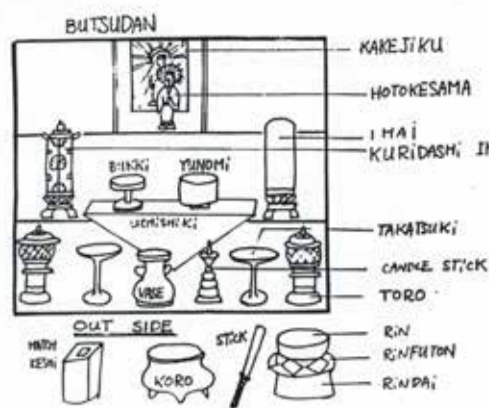

## Placement of Butsudan Accessories

**#S111 Bukki, Small**  
Rice Offering Ceramic  
2"H, 1.75"Dia.  
\$6.95 each

**#S102 Bukki Gold, M**  
Rice Offering Ceramic  
2.25"H, 2"Dia.  
\$11.95

**#10 Bukki, L**  
Rice Offering Brass  
2.25"H, 2"Dia.  
\$44.00