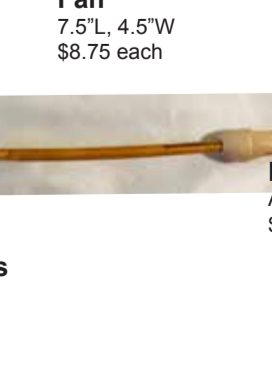

**#A466L Butsudai, L**  
Hexagonal Stand  
2.25"H, 5.25"W  
\$13.95

**#A466L Butsudai, XL**  
Hexagonal Stand  
2.5"H, 5.75"W  
\$14.95

**#K50-6 Hannya Shingyo**  
Plastic, Includes Stand  
9.25"Dia.  
\$9.99 each

**#K50-6 Hannya Shingyo**  
Plastic, Includes Stand  
9.25"Dia.  
\$9.99 each

**#K50-6 Hannya Shingyo**  
Plastic, Includes Stand  
9.25"Dia.  
\$9.99 each

**#K50-6 Hannya Shingyo**  
Plastic, Includes Stand  
9.25"Dia.  
\$9.99 each