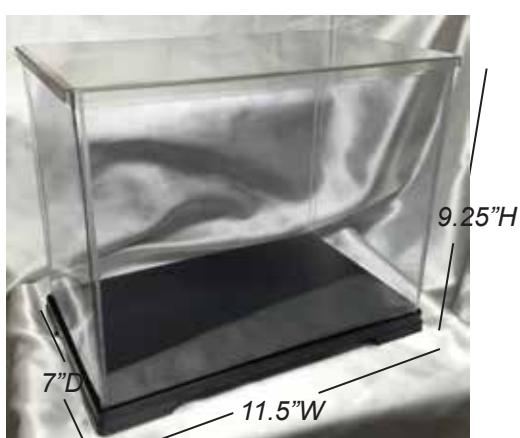

9.25"H, 11.5"W, 7"D
Made in Japan.
$39.85

	Height	Width	Depth	Price	
15 x 16 cm (Made in Japan)	6.5" x	6" x	6"	$11.35	
15 x 24 cm (Made in Japan)	9.25" x	5.75" x	5.75"	$24.95	*Fits 7" and 9"H PM Dolls
18 x 24 cm (Made in Japan)	9.5" x	7" x	7"	$35.90	
18 x 32 cm (Made in Japan)	12.5" x	6.5" x	6.5"	$33.00	
21 x 24 cm (Made in Japan)	9.5" x	8.25" x	8.25"	$20.85	
24 x 13 x 21 cm (Made in Japan)	8.25" x	9.25" x	5"	$22.95	
24 x 40 cm (Made in Japan)	15.75" x	9" x	9"	$59.60	
27 x 45 cm (Made in Japan)	17" x	10.5" x	10.5"	$89.75	*Fits Megumi PM Doll
30 x 18 x 24 cm (Made in Japan)	9.25" x	11.5" x	7"	$39.85	
32 x 60 cm (Made in Japan)	23" x	12.5" x	12.5"	$124.00	

Note: Plastic Doll Cases Made in Japan are transparent with black stand.

Requires Little to No Assemblage.

Can be cut with scissors or razor to desired height.