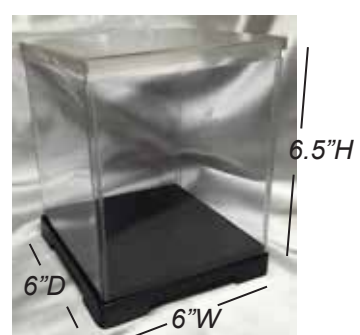

6.5"H, 6"W, 6"D
Made in Japan.
$11.35