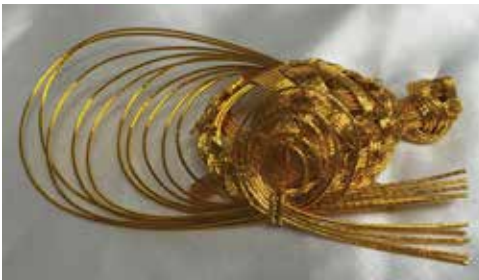

Small  
 Plastic Sho-Chiku-Bai Twig  
 3.5"Long, 1.5"Wide  
 59 cents each

Plastic Sho-Chiku-Bai with Tsuru  
 3.5"Long, 3"Wide  
 59 cents each

White Crane (Tsuru) Mizuhiki  
 7"Long, 4"Wide  
 \$12.50 each

Plastic Sho-Chiku-Bai with kanji  
 "Kotobuki," or Long Life  
 3.5"Long, 2"Wide  
 59 cents each

*Silk Ikebana Arrangements*

by Lori K. Nogami Young  
 Phone: 734-7021  
 luckiefrog@gmail.com

Gold Kame (Turtle) Mizuhiki  
 5.5"Long, 2.75" Wide  
 \$12.50 each

Green Kame (Turtle) Mizuhiki  
 3.5"Long, 2.25" Wide  
 \$11.50 each

Large  
 Plastic Sho-Chiku-Bai Twig  
 #WK-72  
 13"Long, 5"Wide  
 \$3.95 each

Pink Plum (Ume) Blossom  
 22"Long  
 \$3.99 per branch.