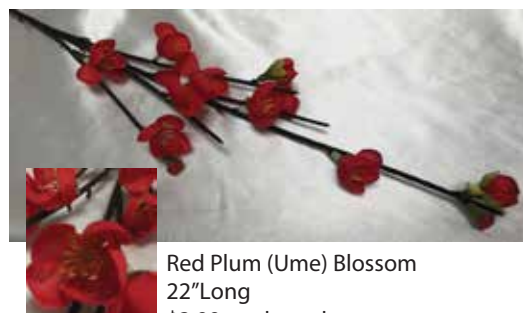

Red Plum (Ume) Blossom
22"Long
$3.99 per branch.