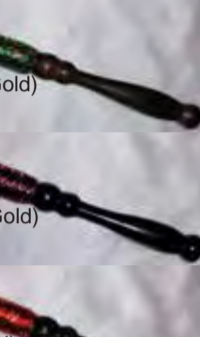

#J-45E
Rin Stick Oak Wooden
5.25"L
$6.95 each