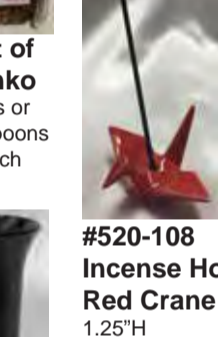

#J-45A Rin Stick,
Brocade
in Assorted Colors
5.25"L
$11.95 each