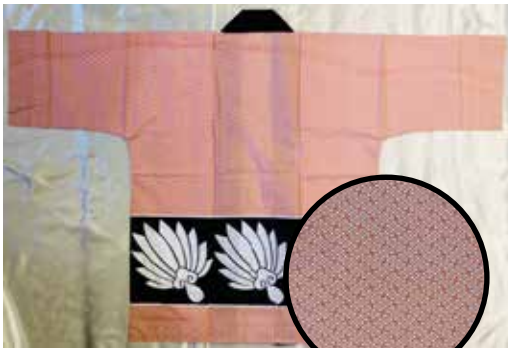

Happi Coats for Adults

Made in Japan.

Phone Orders Welcome.
Reach us at (808)286.9964 or iidashonolulu@gmail.com
We do Shipping. Free Expert Packing.
Prices Subject to Change.

#HT-5-C #9076
Orange, White and Black (Close Up)
100% Cotton
Machine Gentle Cycle
32.5"L Top to Bottom
26.5"Across Pit to Pit
\$88.50

#HT-5-C #9077
Purple, White Fans, Orange (Close Up)
100% Cotton
Machine Gentle Cycle
32.5"L Top to Bottom
26.5"Across Pit to Pit
\$96.50

#9087 Nami Chidori
Birds Flying Above Waves (Close Up)
100% Cotton
No Belt
32.5"L Top to Bottom
26.5"Across Pit to Pit
\$110.00

(Close Up)

HT-5-G #7073 Yellow and Black Umbrellas
100% Cotton **New!**
36"L Top to Bottom
26"Across Pit to Pit
\$110.00

Nigiri Sushi on Dark Purple
100% Cotton
Names of different types of nigiri sushi in kanji
(For example, "maguro," "tako," "sake," "aji," etc.)
35.25"L Top to Bottom
26.25"Across Pit to Pit
\$80.95