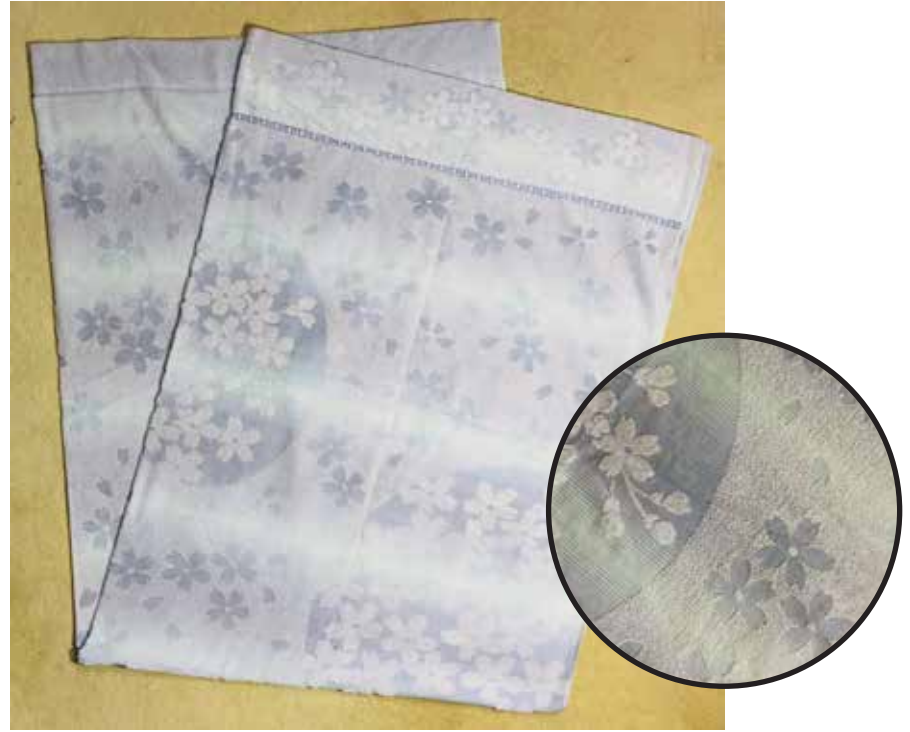

Towel Blankets

Made in Japan.

Phone Orders Welcome.
Reach us at (808)286-9964 or iidashonolulu@gmail.com
We do Shipping. Free Expert Packing.
Prices Subject to Change.

Pink Sakura
High Quality Imabari brand
Label: 140cm x 190cm
Actual Measurement: 55" x 74"
100% Cotton
Soft and Absorbent
Machine Washable
Made in Imabari, Japan
\$115.00 each

Blue Sakura
High Quality Imabari brand
Label: 140cm x 190cm
Actual Measurement: 55" x 74"
100% Cotton
Soft and Absorbent
Machine Washable
Made in Imabari, Japan
\$115.00 each

Pink Lily
High Quality Imabari brand
Label: 140cm x 190cm
Actual Measurement: 55" x 74"
100% Cotton
Soft and Absorbent
Machine Washable
Made in Imabari, Japan
\$105.00 each

Blue Lily
High Quality Imabari brand
Label: 140cm x 190cm
Actual Measurement: 55" x 74"
100% Cotton
Soft and Absorbent
Machine Washable
Made in Imabari, Japan
Temporarily Out of Stock