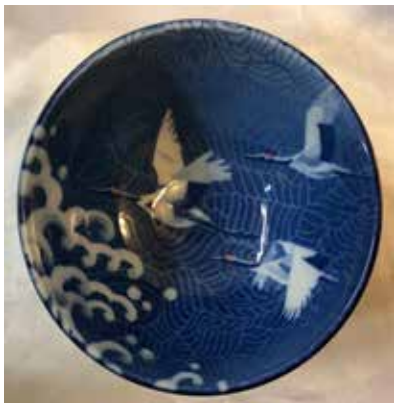

Rice Bowls

Made in Japan

Phone Orders Welcome.
Reach us at (808)286.9964 or iidashonolulu@gmail.com
We do Shipping. Free Expert Packing.
Prices Subject to Change.

Nami Tsuru
Porcelain
2.25"H, 4.25"Dia.
\$5.95 each

White Daisy
Porcelain
1.75"H, 4.5 Dia.
\$1.49 each

#FUTADA-C
Sakura Rice Bowl *New!*
4.5"Dia., 2"H
\$7.25 each