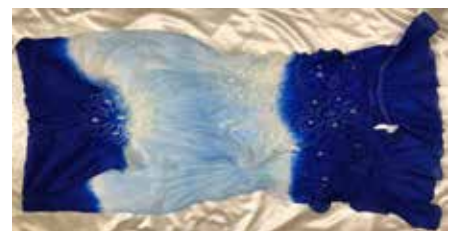

**Fukuro Dark Dusty  
Rose**  
12"W  
\$119.00

**Pastel Pink Floral**  
12"W  
\$164.00

**Abstract Floral  
Yellow and Orange on Beige**  
11.75"W  
\$164.00

**#4509  
Fuschia and Royal Purple  
Reversible Obi**  
100% Polyester  
6.75"W, 3 yards 29"L  
\$78.80

**#0-19 Red and Yellow Butterfly**  
100% Polyester  
Cannot be Washed or Dry Cleaned  
\$71.95

**#0-12 Yellow and Red Butterfly**  
100% Cotton  
Cannot be Washed or Dry Cleaned  
\$67.25

**#4510  
Fuschia and Royal Purple  
Reversible Obi**  
100% Polyester  
6.75"W, 3 yards 29"L  
\$78.80

**Red/Gold Design**  
5.5"W  
\$72.90

**#0-9 Men's Kaku Obi**  
100% Polyester  
4.25"W  
\$104.00

*(Front)*

*(Front)*

*(Front)*

*(Folded in Half)*

*(Folded in Half)*

*(Folded in Half)*

*(Back)*

*(Back)*

*(Back)*

**#0-10 Heko Blue, Brown**  
19"W, 3 yardsL  
\$31.00

**#0-10 Heko Blue, White**  
21"W, 3 yardsL  
\$31.00

**#0-10 Heko Pink, Orange**  
13"W, 2 yards+22"L  
\$31.00