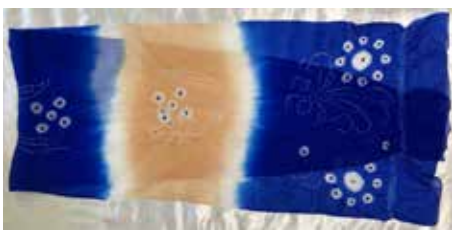

**#0-19 Red and Yellow Butterfly**  
100% Polyester  
Cannot be Washed or Dry Cleaned  
\$71.95

**#0-12 Yellow and Red Butterfly**  
100% Cotton  
Cannot be Washed or Dry Cleaned  
\$67.25

**#4510  
Fuschia and Royal Purple  
Reversible Obi**  
100% Polyester  
6.75"W, 3 yards 29"L  
\$78.80

**Red/Gold Design**  
5.5"W  
\$72.90

**#0-9 Men's Kaku Obi**  
100% Polyester  
4.25"W  
\$104.00

*(Front)*

*(Front)*

*(Front)*

*(Folded in Half)*

*(Folded in Half)*

*(Folded in Half)*

*(Back)*

*(Back)*

*(Back)*

**#0-10 Heko Blue, Brown**  
19"W, 3 yardsL  
\$31.00

**#0-10 Heko Blue, White**  
21"W, 3 yardsL  
\$31.00

**#0-10 Heko Pink, Orange**  
13"W, 2 yards+22"L  
\$31.00