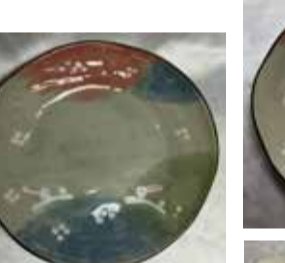

Sakura Shape Dish
1.75"H; 5.75"Dia.
$22.75 each