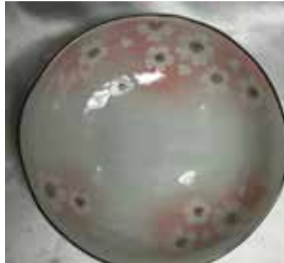

#HFOSD 5L Pink Sakura Bowl
1.75"H; 6.5"Dia.
$7.95 each