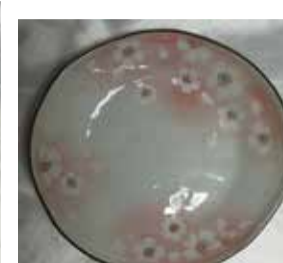

#HFOSD 50 Pink Sakura Dish, Large
1"H; 6" x 6.5"Dia.
$6.45 each