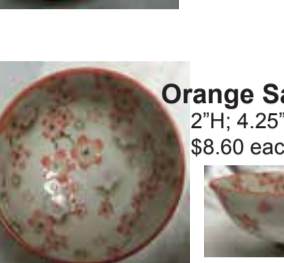

Small Sakura Dish
0.75"H; 4.75"Dia.
$2.95 each

Orange Sakura Bowl
2"H; 4.25"Dia.
$8.60 each