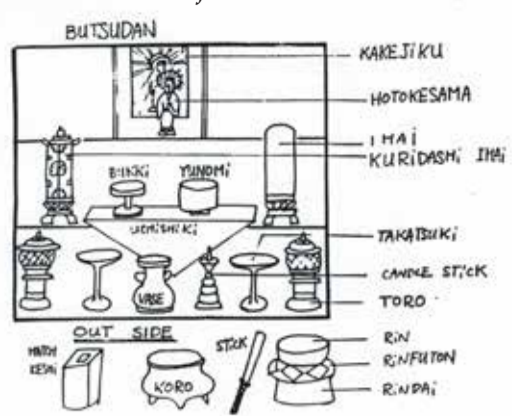

#387 5-piece Butsuzen Set
Lacquer
Stand:7"x7", 3"H
\$114.00 per set

Mokugyo Set 5.5go
Mokugyo:5.5"H
Cushion:11"Dia., 3.5"Thick
Stick:About 13.5"L
Temporarily Out of Stock.

Rinbo Stick
About 13"L
\$24.95 each

Fan
7.5"L, 4.5"W
\$8.75 each

#K50-6 Hannya Shingyo
Plastic, Includes Stand
9.25"Dia.
\$9.99 each

Bukkuyo
The Buddha's Sutras
In Kanji and Hiragana
100% Cotton
35"L, 14"W
\$8.95 each

#A466S
Butsudai, S
Hexagonal Stand
2"H, 4"W
\$11.95

#A466M
Butsudai M
Hexagonal Stand
2.25"H, 4.5"W
\$12.95

#A466L
Butsudai, L
Hexagonal Stand
2.25"H, 5.25"W
\$13.95

#A466L
Butsudai, XL
Hexagonal Stand
2.5"H, 5.75"W
\$14.95

Placement of Butsudan Accessories