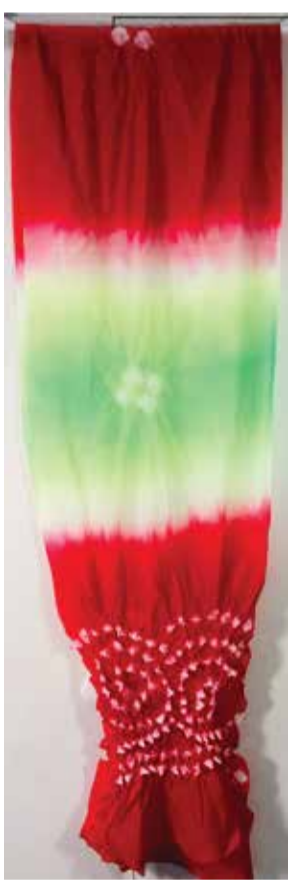

Fukuro Dark Dusty Rose
148"L, 12"W
\$119.00

Pastel Pink Floral
170"L, 12"W
\$164.00

Abstract Floral Yellow and Orange on Beige
161"L, 11.75"W
\$164.00

#4509 Fuschia and Royal Purple Reversible Obi
100% Polyester
6.75"W, 3 yards 29"L
\$78.80

(Front)

(Front)

(Folded in Half)

(Folded in Half)

(Back)

(Back)

#0-10 Heko Obi Blue, Brown
100% Nylon
19"W, 3 yardsL
\$31.00

#0-10 Heko Obi Blue, White
100% Nylon
21"W, 3 yardsL
\$31.00

#0-9 Men's Kaku Obi
100% Polyester
4.25"W
\$104.00

#B1 Heko Obi Pink, Green
100% Nylon
13.5"W, 2yards+18.5" Long
\$31.00

#B2 Heko Obi Red, Green
100% Nylon
13.5"W, 2yards+18.5" Long
\$31.00

#A1 Heko Obi Red
100% Nylon
16"W, 2 yards+22.5" Long
\$31.00

#A2 Heko Obi Red
100% Nylon
15"W, 2 yards+22.5" Long
\$31.00

#A3 Heko Obi Red
100% Nylon
16"W, 2 yards+22.5" Long
\$31.00

#C Heko Obi Pink
100% Nylon
15"W, 3yards+2" Long
\$31.00

#C Heko Obi Red
100% Nylon
16"W, 3yards+2" Long
\$31.00