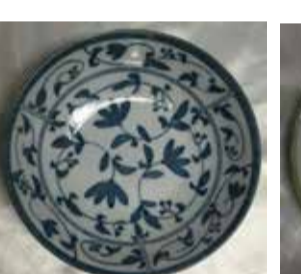

Bowl
1.5"H; 6.5"Dia.
\$3.39 each

Dish
1"H; 6.5"Dia.
\$2.95 each

Dish
1.25"H; 6.5"Dia.
\$5.95 each

#100-28-3 Yorokobi Plate with Kikyo Japanese Bellflower Design
1"H; 6.5"Dia.
\$3.39 each

Yellow Dish
1.25"H; 7.25"Dia.
\$9.95 each

Fruit Bowl
1.5"H; 6.5"Dia.
\$2.79 each

Dish
1.5"H; 6.5"Dia.
\$3.39 each

Green Clover Dish
1.5"H; 6.5"Dia.
\$3.49 each

#MYASD50 Miyama Usagi White Rabbit Plate
1"H; 6" x 6.5"Dia.
\$4.95 each

#MYSSD5L Miyama Usagi White Rabbit Bowl
1.75"H; 6.75 x 6.25"Dia.
\$6.95 each