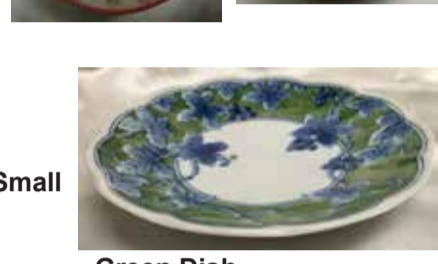

#HF0SD 50 Pink Sakura Dish, Large
1"H; 6" x 6.5"Dia.
Temporarily Out of Stock

#HFOSD 40 Pink Sakura Dish, Small
0.75"H; 5" x 5.25"Dia.
\$4.95 each

Orange Sakura Bowl
2"H; 4.25"Dia.
\$8.60 each

Green Dish
1.25"H; 7.25"Dia.
\$9.95 each

#HFOSD 5L Pink Sakura Bowl
1.75"H; 6.5"Dia.
\$7.95 each

#HFOSD 40 Pink Sakura Dish, Small
0.75"H; 5" x 5.25"Dia.
\$4.95 each

#HFOSD 40 Pink Sakura Dish, Small
0.75"H; 5" x 5.25"Dia.
\$4.95 each

Green Dish
1.25"H; 7.25"Dia.
\$9.95 each

Bowl
1.5"H; 6.5"Dia.
\$3.39 each

Dish
1"H; 6.5"Dia.
\$2.95 each

Dish
1.25"H; 6.5"Dia.
\$5.95 each

#100-28-3 Yorokobi Plate with Kikyo Japanese Bellflower Design
1"H; 6.5"Dia.
\$3.39 each

Yellow Dish
1.25"H; 7.25"Dia.
\$9.95 each