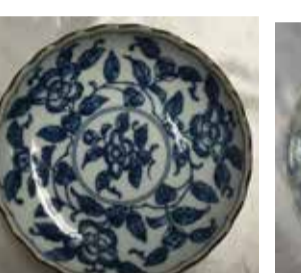

#HFOSD 5L Pink Sakura Bowl
1.75"H; 6.5"Dia.
\$7.95 each

#HFOSD 40 Pink Sakura Dish, Small
0.75"H; 5" x 5.25"Dia.
\$4.95 each

#HFOSD 40 Pink Sakura Dish, Small
0.75"H; 5" x 5.25"Dia.
\$4.95 each

Green Dish
1.25"H; 7.25"Dia.
\$9.95 each

Bowl
1.5"H; 6.5"Dia.
\$3.39 each

Dish
1"H; 6.5"Dia.
\$2.95 each

Dish
1.25"H; 6.5"Dia.
\$5.95 each

#100-28-3 Yorokobi Plate with Kikyo Japanese Bellflower Design
1"H; 6.5"Dia.
\$3.39 each

Yellow Dish
1.25"H; 7.25"Dia.
\$9.95 each