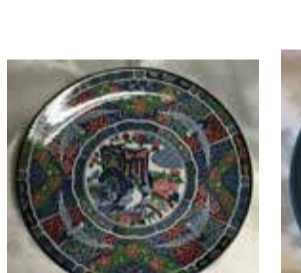

Tomato Design Dish
1"H; 4.75"Dia.
\$2.95 each

Fruit Bowl
1.5"H; 6.5"Dia.
\$2.79 each

Dish
1.5"H; 6.5"Dia.
\$3.39 each

Green Clover Dish
1.5"H; 6.5"Dia.
\$3.49 each

#MYASD50 Miyama Usagi White Rabbit Plate
1"H; 6" x 6.5"Dia.
\$4.95 each

#MYSSD5L Miyama Usagi White Rabbit Bowl
1.75"H; 6.75 x 6.25"Dia.
\$6.95 each

Tomato Design Dish
1"H; 4.75"Dia.
\$2.95 each

"Fuku" Prosperity Plate
1.25"H; 7.5"Dia.
\$9.95 each

Chokin Plate
0.75"H; 6"Dia.
\$6.99 each