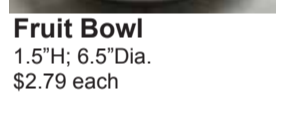

Bowl
1.5"H; 6.5"Dia.
\$3.39 each

Dish
1"H; 6.5"Dia.
\$2.95 each

Dish
1.25"H; 6.5"Dia.
\$5.95 each

#100-28-3 Yorokobi Plate with Kikyo Japanese Bellflower Design
1"H; 6.5"Dia.
\$3.39 each

Yellow Dish
1.25"H; 7.25"Dia.
\$9.95 each

Fruit Bowl
1.5"H; 6.5"Dia.
\$2.79 each

Dish
1.5"H; 6.5"Dia.
\$3.39 each

Green Clover Dish
1.5"H; 6.5"Dia.
\$3.49 each

#MYASD50 Miyama Usagi White Rabbit Plate
1"H; 6" x 6.5"Dia.
\$4.95 each

#MYSSD5L Miyama Usagi White Rabbit Bowl
1.75"H; 6.75 x 6.25"Dia.
\$6.95 each

Tomato Design Dish
1"H; 4.75"Dia.
\$2.95 each

Fruit Bowl
1.5"H; 6.5"Dia.
\$2.79 each

Dish
1.5"H; 6.5"Dia.
\$3.39 each

Green Clover Dish
1.5"H; 6.5"Dia.
\$3.49 each

#MYASD50 Miyama Usagi White Rabbit Plate
1"H; 6" x 6.5"Dia.
\$4.95 each