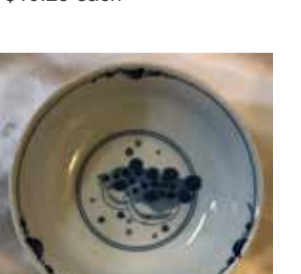

#377-36-556 Oyako Donburi Bowl with Cover
Bowl: 3"H; 6"Dia.
Cover: 1.5"H, 5.5"Dia.
\$21.50 each

#SSPA6CB Pink Bowl with White Flowers, L
3"H; 7.25"Dia.
\$12.95 each

#SSYA6CB Blue Bowl with White Flowers, L
3"H; 7.25"Dia.
\$12.95 each

#MEFYU-70 Fugu (Puffer Fish) Plate
1"H; 8.25"Dia.
\$10.25 each

Sakura Shape Dish
1.75"H; 5.75"Dia.
\$22.75 each

#377-36-556 Oyako Donburi Bowl with Cover
Bowl: 3"H; 6"Dia.
Cover: 1.5"H, 5.5"Dia.
\$21.50 each

#SSP-4566 Pink Bowl with White Flowers, M
2.75"H; 5.25"Dia.
\$8.95 each

#SSY-4566 Blue Bowl with White Flowers, M
2.75"H; 5.25"Dia.
\$8.95 each

#MEFYU5L Fugu (Puffer Fish) Nimono Bowl
1.75"H; 6"Dia.
\$7.50 each