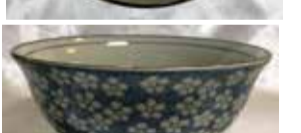

#MHA-50 Makihagi Plate
1"H; 6.5"Dia.
(Matching Teacups Available)
\$6.85 each

#TSA-50 Sazanka Plate
1"H; 6.25"Dia.
\$6.85 each

Oyako Donburi Bowl with Cover
Bowl: 3"H; 6"Dia.
Cover: 1.5"H, 5.25"Dia.
\$22.50 each
Limited Quantity:2

#SSPA6CB Pink Bowl with White Flowers, L
3"H; 7.25"Dia.
\$12.95 each

#SSYA6CB Blue Bowl with White Flowers, L
3"H; 7.25"Dia.
\$12.95 each

#MEFYU-70 Fugu (Puffer Fish) Plate
1"H; 8.25"Dia.
\$10.25 each

Sakura Shape Dish
1.75"H; 5.75"Dia.
\$22.75 each

#377-36-556 Oyako Donburi Bowl with Cover
Bowl: 3"H; 6"Dia.
Cover: 1.5"H, 5.5"Dia.
\$21.50 each

#SSPA6CB Pink Bowl with White Flowers, L
3"H; 7.25"Dia.
\$12.95 each

#SSYA6CB Blue Bowl with White Flowers, L
3"H; 7.25"Dia.
\$12.95 each