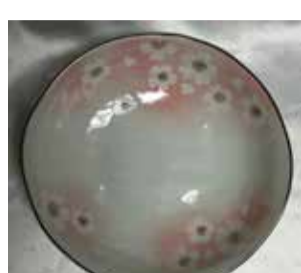

Cream Sashimi Plate
1.25"H; 4.5" x 4.5"Dia.
\$6.95 each

Green Sashimi Plate
1.25"H; 4.5" x 4.5"Dia.
\$6.95 each

White Sashimi Plate
5.75" x 4.5", 1" Depth
\$7.95 each.

Madori Botan Kozara
#TSN-30B
1.25"H; 3.5"Dia.
\$3.95 each

White Kyo-Karakusa
#TSN-30A
1.25"H; 3.5"Dia.
\$3.95 each

Small Sakura Dish
0.75"H; 4.75"Dia.
\$2.95 each

Green Sakura Bowl
1.5"H; 5.25"Dia.
\$5.95 each

#HFOSD 5L Pink Sakura Bowl
1.75"H; 6.5"Dia.
\$7.95 each