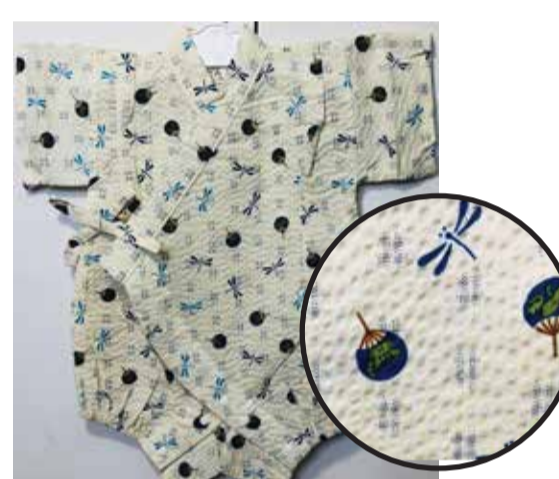

Uchiwa Fans, Dragonflies on White
Size:70 Up to 1 year old
$32.95
Size 80: Age 1, Up to 2 years old
$34.95