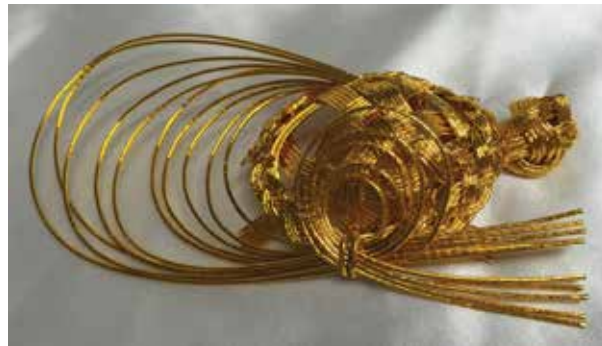

Tsuru Mizuhiki
7.5"Long, 5"Wide
\$11.50

Plastic Sho-Chiku-Bai Twig

3.5"Long, 1.5"Wide
95 cents each

Plastic Sho-Chiku-Bai with Tsuru

3.5"Long, 3"Wide
95 cents each

White Crane (Tsuru) Mizuhiki

7"Long, 4"Wide
\$12.50 each

Plastic Sho-Chiku-Bai with kanji "Kotobuki" or Long Life

3.5"Long, 2"Wide
95 cents each

Gold Turtle (Kame) Mizuhiki

5.5"Long, 2.75"Wide
\$12.50 each

Green Turtle (Kame) Mizuhiki

3.5"Long, 2.25"Wide
\$11.50 each