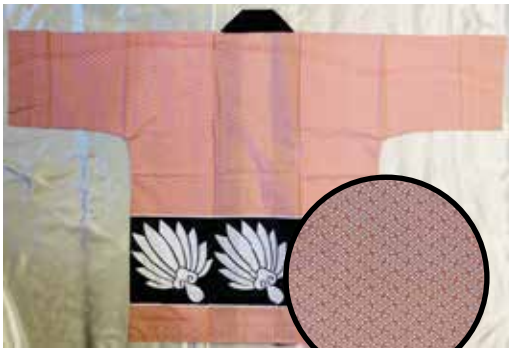

**#HT-5-C #9076**  
**Orange, White and Black** (Close Up)  
100% Cotton  
Machine Gentle Cycle  
32.5"L Top to Bottom  
26.5"Across Pit to Pit  
\$88.50

**#HT-5-C #9077**  
**Purple, White Fans, Orange** (Close Up)  
100% Cotton  
Machine Gentle Cycle  
32.5"L Top to Bottom  
26.5"Across Pit to Pit  
\$96.50

**#9087 Nami Chidori**  
**Birds Flying Above Waves** (Close Up)  
100% Cotton  
No Belt  
32.5"L Top to Bottom  
26.5"Across Pit to Pit  
\$110.00

**Nigiri Sushi on Dark Purple**  
100% Cotton  
Names of different types of nigiri sushi in kanji  
(For example, "maguro," "tako," "sake," "aji," etc.)  
35.25"L Top to Bottom  
26.25"Across Pit to Pit  
\$80.95