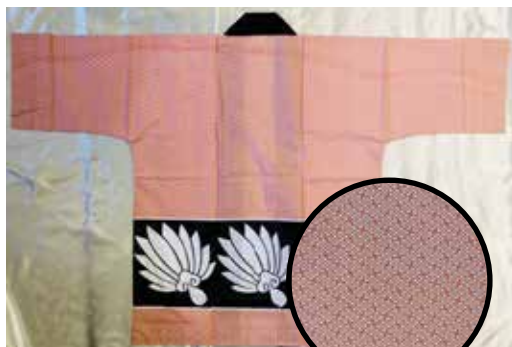

Happi Coats for Adults

Made in Japan.

Phone Orders Welcome.
Reach us at (808)286.9964 or iidashonolulu@gmail.com
We do Shipping. Free Expert Packing.
Prices Subject to Change.

#HT-5-C #9076
Orange, White and Black (Close Up)
100% Cotton
Machine Gentle Cycle
32.5"L Top to Bottom
26.5"Across Pit to Pit
\$88.50

#HT-5-C #9077
Purple, White Fans, Orange (Close Up)
100% Cotton
Machine Gentle Cycle
32.5"L Top to Bottom
26.5"Across Pit to Pit
\$96.50

#9087 Nami Chidori
Birds Flying Above Waves (Close Up)
100% Cotton
No Belt
32.5"L Top to Bottom
26.5"Across Pit to Pit
\$110.00

(Close Up)

HT-5-G #7073 Yellow and Black Umbrellas
100% Cotton
36"L Top to Bottom
26"Across Pit to Pit
\$110.00
Limited Quantity: 1

Nigiri Sushi on Dark Purple
100% Cotton
Names of different types of nigiri sushi in kanji
(For example, "maguro," "tako," "sake," "aji," etc.)
35.25"L Top to Bottom
26.25"Across Pit to Pit
\$80.95