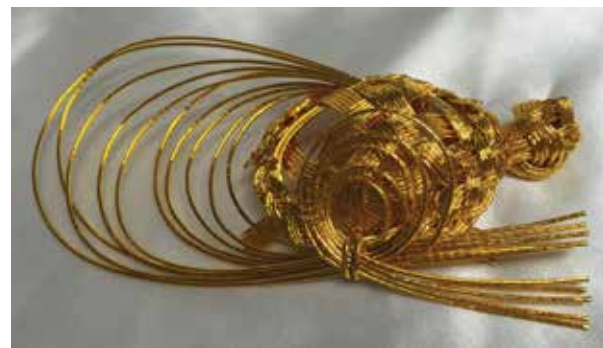

Tsuru Mizuhiki
7.5"Long, 5"Wide
\$11.50

Plastic Sho-Chiku-Bai Twig
3.5"Long, 1.5"Wide
95 cents each
Limited Quantity: 137

Plastic Sho-Chiku-Bai Twig with Crane
3.5"Long, 1.5"Wide
95 cents each
Limited Quantity: 32

White Crane (Tsuru) Mizuhiki
7"Long, 4"Wide
\$12.50 each

Plastic Sho-Chiku-Bai with kanji "Kotobuki" or Long Life
3.5"Long, 2"Wide
95 cents each
Limited Quantity: 32

Gold Turtle (Kame) Mizuhiki
5.5"Long, 2.75"Wide
\$12.50 each