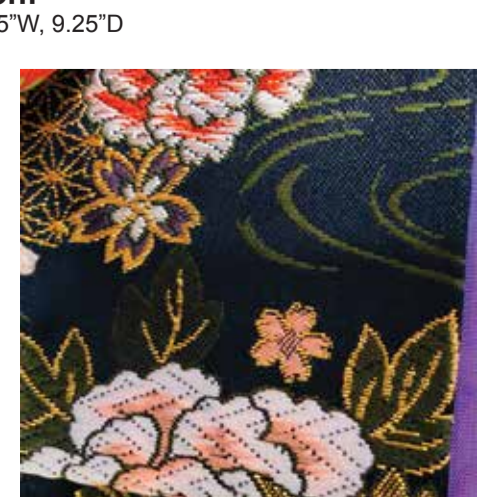

Made in Japan.

KABUTO SASHI - LARGE

KABUTO SASHI - SMALL

NARU YUMI - LARGE

NARU YUMI - SMALL

SHIBARAKU - LARGE

Swatch