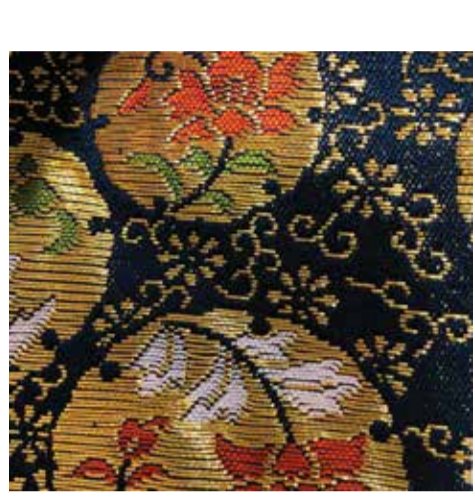

Made in Japan.

KABUTO SASHI - LARGE

KABUTO SASHI - SMALL

Swatch

NARU YUMI - LARGE

NARU YUMI - SMALL

SHIBARAKU - LARGE