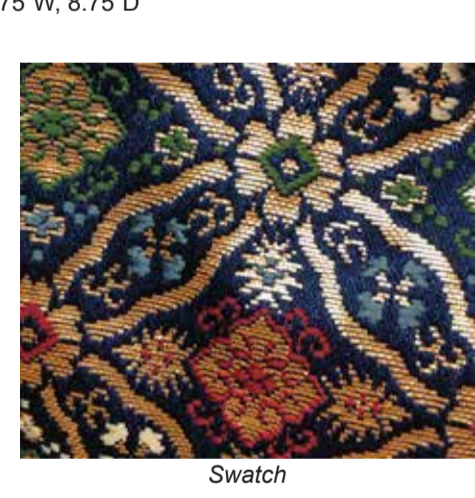

NARU YUMI - SMALL

Swatch