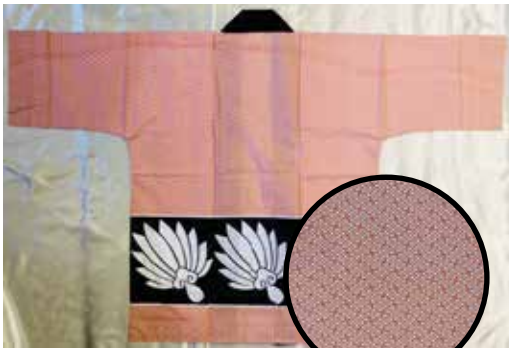

Happi Coats for Adults

Made in Japan.

Phone Orders Welcome.
Reach us at (808)286.9964 or iidashonolulu@gmail.com
We do Shipping. Free Expert Packing.
Prices Subject to Change.

#HT-5-C #9076
Orange, White and Black (Close Up)
100% Cotton
Machine Gentle Cycle
32.5"L Top to Bottom
26.5"Across Pit to Pit
\$88.50

#HT-5-C #9077
Purple, White Fans, Orange (Close Up)
100% Cotton
Machine Gentle Cycle
32.5"L Top to Bottom
26.5"Across Pit to Pit
\$96.50

#9087 Nami Chidori
Birds Flying Above Waves (Close Up)
100% Cotton
No Belt
32.5"L Top to Bottom
26.5"Across Pit to Pit
\$110.00

(Close Up)

HT-5-G #7073 Yellow and Black Umbrellas
100% Cotton
36"L Top to Bottom
26"Across Pit to Pit
Out of Stock

Nigiri Sushi on Dark Purple
100% Cotton
Names of different types of nigiri sushi in kanji
(For example, "maguro," "tako," "sake," "aji," etc.)
35.25"L Top to Bottom
26.25"Across Pit to Pit
\$80.95