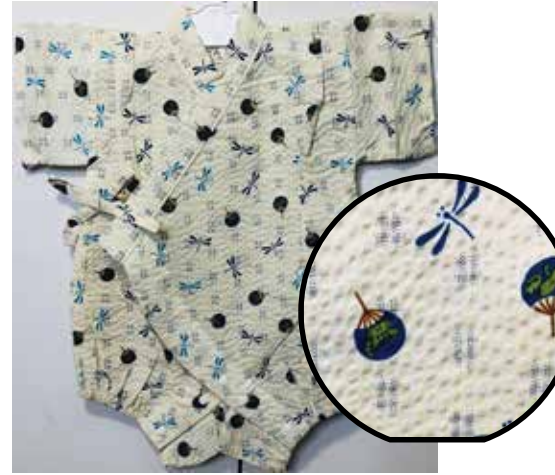

**Onesies (1-piece Jinbei)**  
Buttons to Change Diapers Easily.

**Green, Blue Crabs, Red and Yellow Dots on White**  
Size:70 Up to 1 year old  
\$32.95  
Size 80: Age 1, Up to 2 years old  
\$34.95

**Blue, Green Crabs, Red Stars on White**  
Size:70 Up to 1 year old  
\$32.95  
Size 80: Age 1, Up to 2 years old  
\$34.95

**Red, Green Crabs on Navy Blue**  
Size 80: Age 1, Up to 2 years old  
\$34.95

**Blue, Green Crabs on Navy Blue**  
Size 80: Age 1, Up to 2 years old  
\$34.95

**White Matsu**  
Size 70: Up to 1 year old  
\$34.95

**White Paisley Design on Black**  
Size:70 Up to 1 year old  
\$32.95

**Uchiwa Fans, Dragonflies on White**  
Size 80: Age 1, Up to 2 years old  
\$34.95

**Fireworks**  
Size:70 Up to 1 year old  
\$32.95  
Size 80: Age 1, Up to 2 years old  
\$34.95

**Kamon on Navy Blue**  
with Pocket  
Elastic Waistband  
Size **SS**: (12"Across Pit to Pit) Age 1, Up to 2 years old  
Size **S**: (13.5"Across Pit to Pit) Age 2, Up to 3 years old  
Size **M**: *N/A*  
Size **L**: *N/A*  
Size **XL**: *N/A*  
\$64.00 each