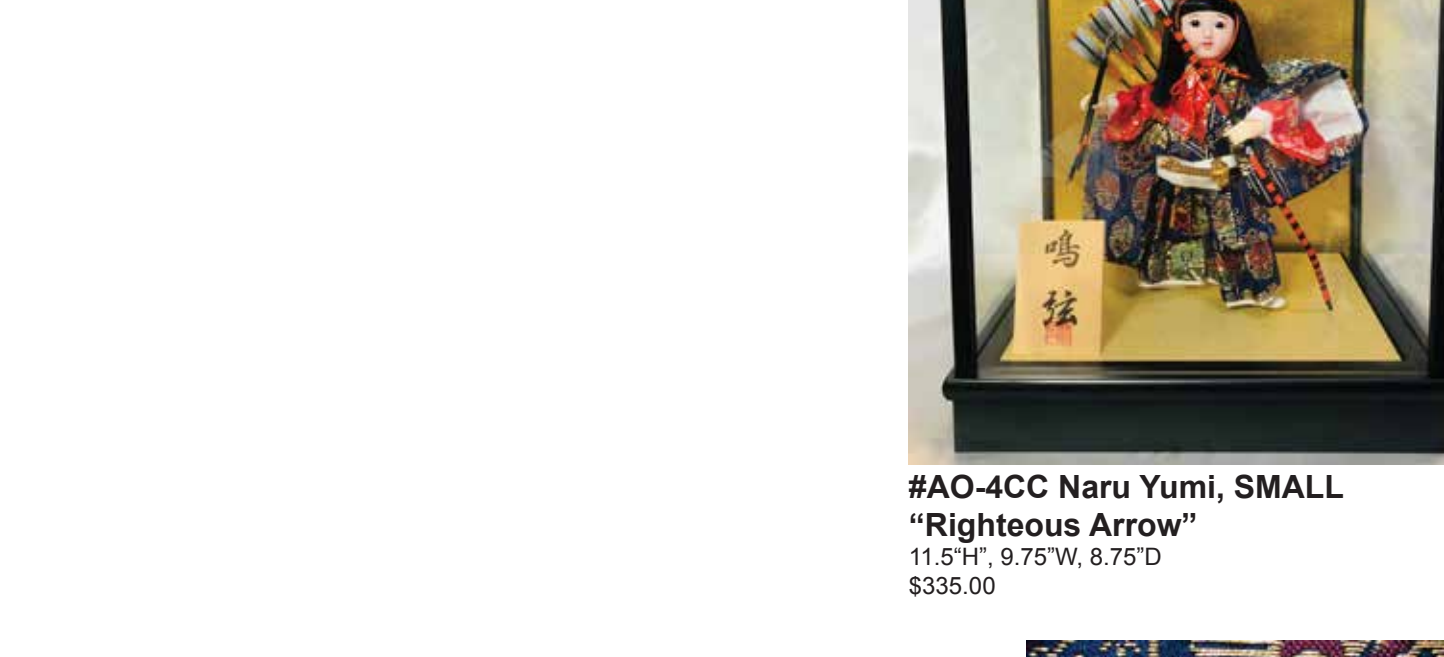

#AO-4CC Naru Yumi, SMALL
"Righteous Arrow"
11.5"H, 9.75"W, 8.75"D
$335.00