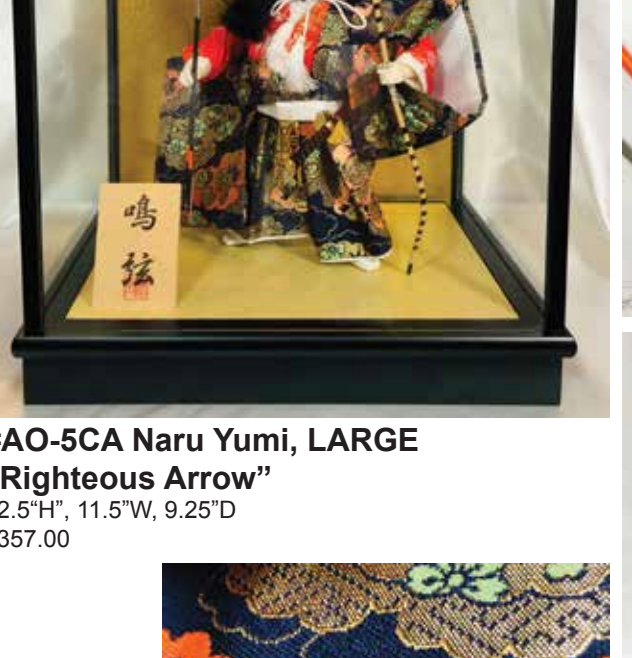

NARU YUMI - LARGE

#AO-5CA Naru Yumi, LARGE
"Righteous Arrow"
12.5"H, 11.5"W, 9.25"D
$357.00