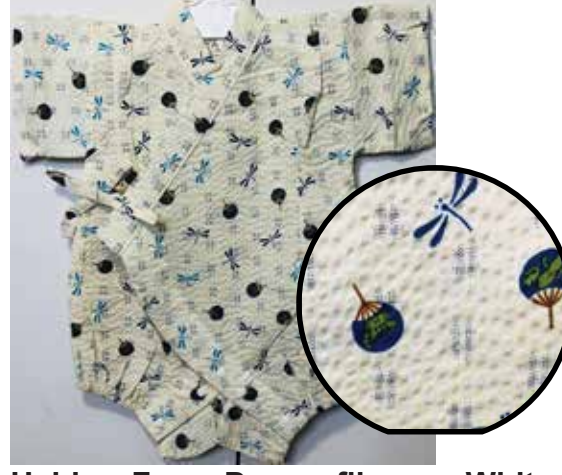

Uchiwa Fans, Dragonflies on White
Size 80: Age 1, Up to 2 years old $34.95