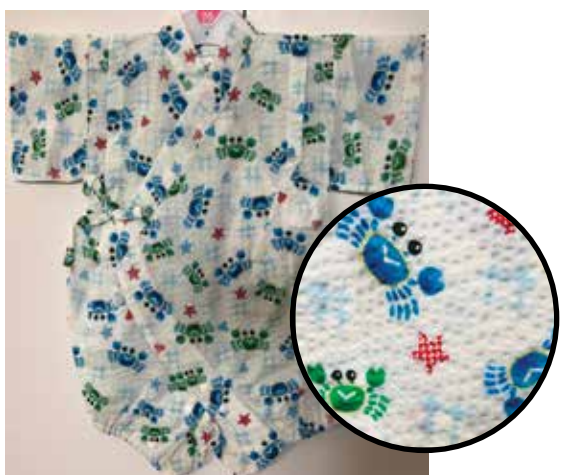

Onesies (1-piece Jinbei)
Buttons to Change Diapers Easily.

Green, Blue Crabs, Red and Yellow Dots on White
Size:70 Up to 1 year old \$32.95
Size 80: Age 1, Up to 2 years old \$34.95

Blue, Green Crabs, Red Stars on White
Size:70 Up to 1 year old \$32.95
Size 80: Age 1, Up to 2 years old \$34.95

Red, Brown, Blue Crabs on Blue
Size 80: Age 1, Up to 2 years old \$34.95

Red, Green Crabs on Navy Blue
Size 80: Age 1, Up to 2 years old \$34.95

Blue, Green Crabs on Navy Blue
Size 80: Age 1, Up to 2 years old \$34.95

Kanji on Navy Blue
with Pocket
Elastic Waistband
Size **SS**: (12"Across Pit to Pit) Age 1, Up to 2 years old
Size **S**: (13.5"Across Pit to Pit) Age 2, Up to 3 years old
Size **M**: (14.5"Across Pit to Pit) Age 3, Up to 4 years old
Size **L**: *N/A*
Size **XL**: (17.5"Across Pit to Pit) Age 5, Up to 6 years old \$64.00 each