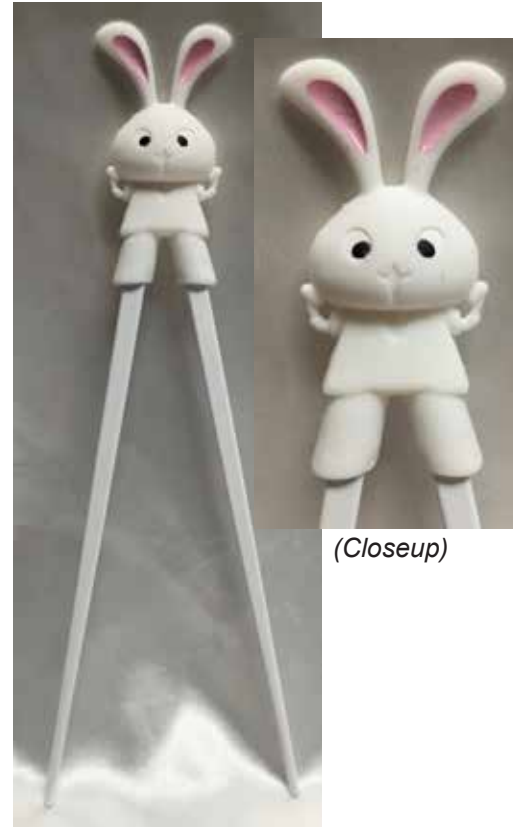

Year of the Rabbit Accessories

Made in Japan.

Phone Orders Welcome.
Reach us at (808)286.9964 or iidashonolulu@gmail.com
We do Shipping. Free Expert Packing.
Prices Subject to Change.

#Y59
Clay, Thin
3.5"L
White Netsuke with Omikuji fortune
\$2.50 each

#S162-04
Ceramic Netsuke
\$8.95 each

#EC8/W Rabbit Design
Training Chopsticks for Children
9"L, Detachable
*Made in China.
\$4.45 pair

#Y-90 Omikuji Bell
Ceramic
1.25"H, 1.5"Across
\$6.75

(Image inside Lens)

Year of the Rabbit
Lens Bracelet
Elastic Band
\$14.95 each

#MYSSD5L
Miyama Usagi "White Rabbit" Bowl
1.75"H, 6.75 x 6.25"Dia.
\$6.95 each

#MYASD50
Miyama Usagi "White Rabbit" Plate
1"H, 6 x 6.5"Dia.
\$4.95 each